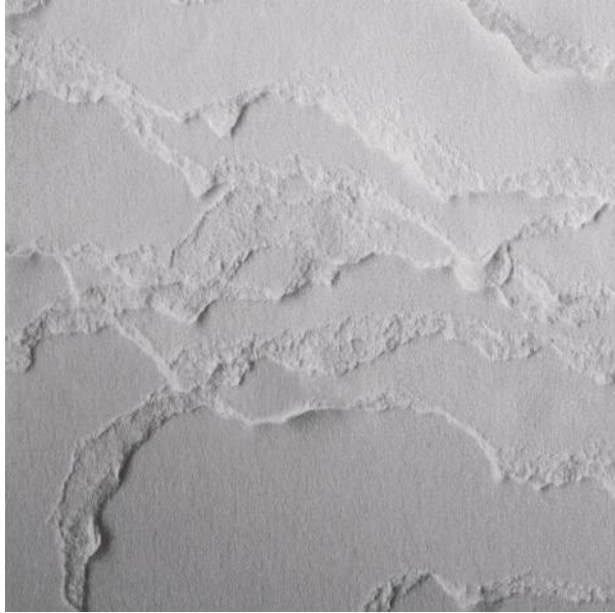

Calico

TOPOGRAPHIES

Tear Sheet

Topographies hand-torn paper reveals a stepped topography.

DESERT

GLACIER

HAZE

WINTER

Topographies

Specifications | Commercial Substrate

Suitable for residential and commercial projects

DETAILS

Printed in panels to fit your specific space

Printed to order

Pricing available upon request

Sold by the square foot

NFPA 286 corner burn test class A

SPECS

Type II commercial-grade vinyl substrate

Poly-cotton woven backing

Non-repeating mural

Panels trim to 52" wide, including overlap

21 oz per linear yard (651 g per linear meter)

Dappled surface texture

CARE

Clean with damp cloth

INSTALLATION

Professional install recommended

Wallpaper comes untrimmed

triode