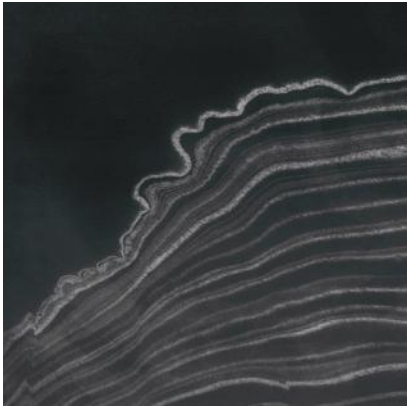

Calico

SUMI

Tear Sheet

Sumi is an illusion of water's invisible movements.

CURRENT

FLOW

PEBBLE

SALT

STONE

SWELL

TEMPEST

Sumi

Specifications | Commercial Substrate

Suitable for residential and commercial projects

DETAILS

Printed in panels to fit your specific space

Polyester/natural fiber face with fabric backing

Non-repeating mural

Panels trim to 52" wide, including overlap

14 oz per linear yard (435.2 g per linear meter)

Dappled surface texture

INSTALLATION

Professional install recommended