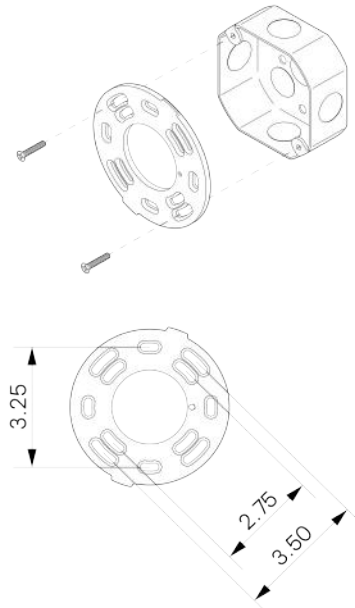

WAL-056

MATERIALS

Alabaster, Brass

METAL FINISHES

Available in All Standard Metal Finishes

MOUNTING HARDWARE DIAGRAM

LAMPING

E12 or E14 Screw Base. Type G16.5 Lamps

BULB INCLUDED (120V USA)

Feit 5.5W E12 Bulb

MOUNTING

4" J-Box only. Minimum 1.25" depth

WEIGHT

11.5 lb

CERTIFICATIONS

CE, Damp Locations, UL and cUL Certified

DIMENSIONAL DRAWING