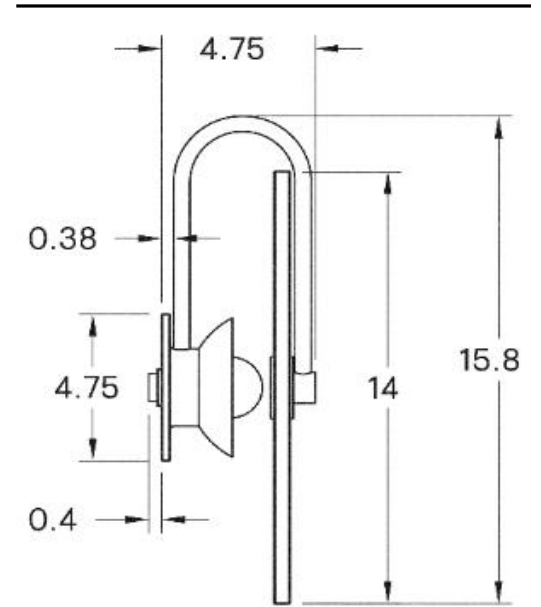

WAL-056

MATERIALS

Alabaster, Brass

METAL FINISHES

Available in All Standard Metal Finishes

MOUNTING HARDWARE DIAGRAM

LAMPING

E12 or E14 Screw Base. Type G16.5 Lamps

BULB INCLUDED (120V USA)

Feit 5.5W E12 Bulb

MOUNTING

4" J-Box only. Minimum 1.25" depth

WEIGHT

11.5 lb

CERTIFICATIONS

CE, Damp Locations, UL and cUL Certified

DIMENSIONAL DRAWING