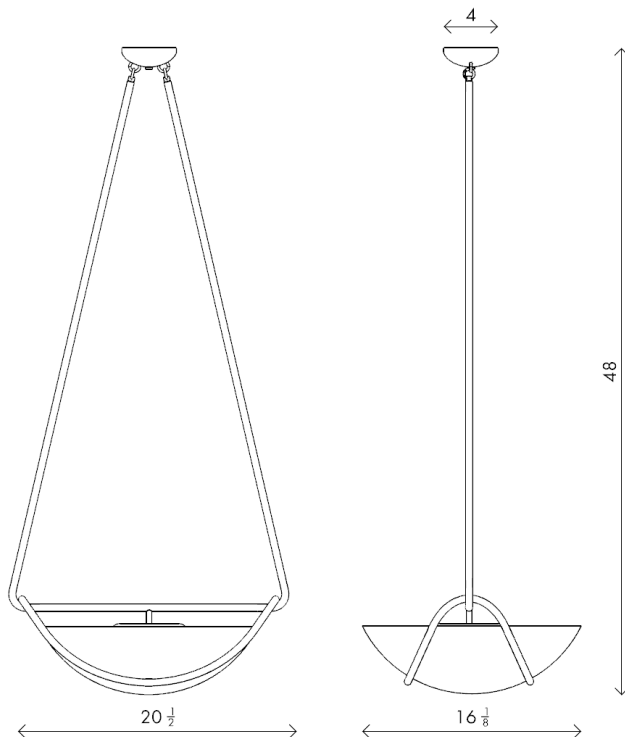

Bulb life	60,000 hrs
Dimming	(TRIAC) or (ELV) / 100% ~ 10% 0-100%. Wattage +/- 10% Lumen Values +/- 5Lms CRI +/- 5% Fully tested with LUTRON® DVCL, DVEL
Voltage	Universal voltage (120~277) AC engine
Certification	UL, CE listed, RoHS compliant, CEC JA8-2016
	Handmade in Los Angeles Hardwired