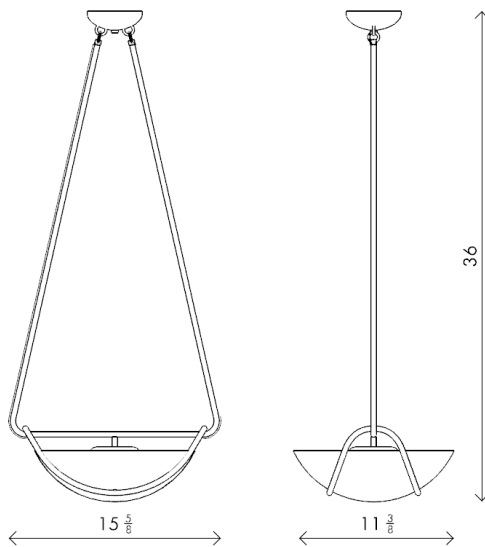

Bulb life	60,000 hrs
Dimming	(TRIAC) or (ELV) / 100% ~ 10% 0-100%. Wattage +/- 10% Lumen Values +/- 5Lms CRI +/- 5% Fully tested with LUTRON® DVCL, DVEL
Voltage	Universal voltage (120~277) AC engine
Certification	UL, CE listed, RoHS compliant, CEC JA8-2016
	Handmade in Los Angeles Hardwired