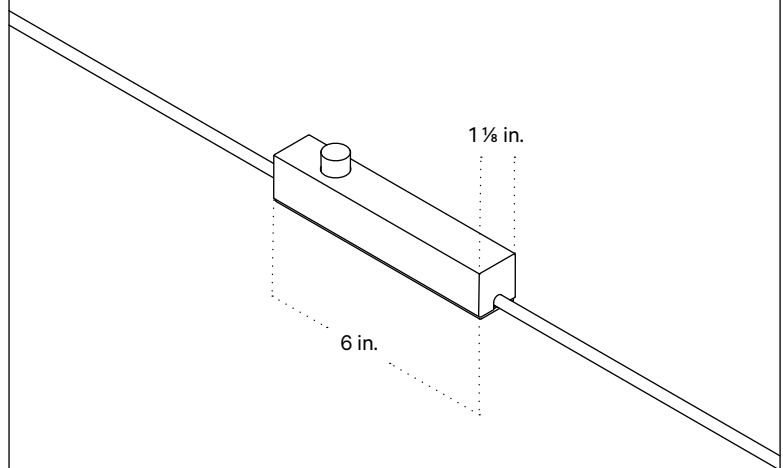

Notes

1. This fixture has handmade elements and may exhibit variability within the same piece. These variations are inherent in the production process and are not to be considered as defects. We do our best to maintain a consistent product while honoring handmade craftsmanship.
2. Dimensions may vary within one inch.
3. This fixture comes with a 16-foot chocolate brown fabric cord. The dimmer switch is our black painted metal finish and is located 8 feet from the plug.

Updated May 18, 2023

Side View

Top View

Isometric View

Inline Dimmer Switch Detail

Calla Table Lamp, Medium

Technical Specifications

Materials	Glass, brass
Product weight	20 lbs
Lead time	12 weeks
Bulbs included (1)	E26 / 120 V / 6.0 W / 480 lm 2000 K - 2800 K / warm on dim
Dimmer	In - line dimmer switch
Max wattage	10 W
Certifications	UL listed, damp-rated

Updated May 18, 2023

Side View

Top View

Isometric View

Inline Dimmer Switch Detail

Hand-blown Glass

Opaline
Opaline Embellishments

Opaline
Pistachio Embellishments