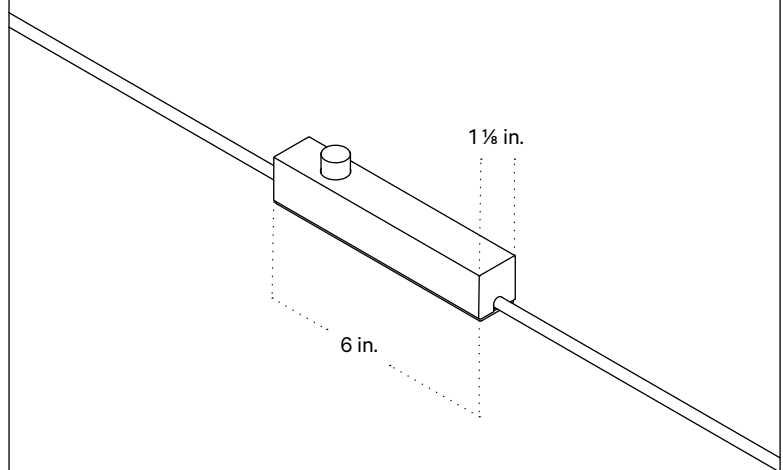

Calla Table Lamp, Large

Technical Specifications

Materials	Glass, brass
Product weight	33 lbs
Lead time	12 weeks
Bulbs included (1)	E26 / 120 V / 8.0 W / 680 lm 2000 K - 2800 K / warm on dim
Dimmer	In - line dimmer switch
Max wattage	10 W
Certifications	UL listed, damp-rated

Notes

1. This fixture has handmade elements and may exhibit variability within the same piece. These variations are inherent in the production process and are not to be considered as defects. We do our best to maintain a consistent product while honoring handmade craftsmanship.
2. Dimensions may vary within one inch.
3. This fixture comes with a 16-foot chocolate brown fabric cord. The dimmer switch is our black painted metal finish and is located 8 feet from the plug.

Updated May 18, 2023

Side View

Top View

Isometric View

Inline Dimmer Switch Detail

Calla Table Lamp, Medium

Technical Specifications

Materials	Glass, brass
Product weight	20 lbs
Lead time	12 weeks
Bulbs included (1)	E26 / 120 V / 6.0 W / 480 lm 2000 K - 2800 K / warm on dim
Dimmer	In - line dimmer switch
Max wattage	10 W
Certifications	UL listed, damp-rated