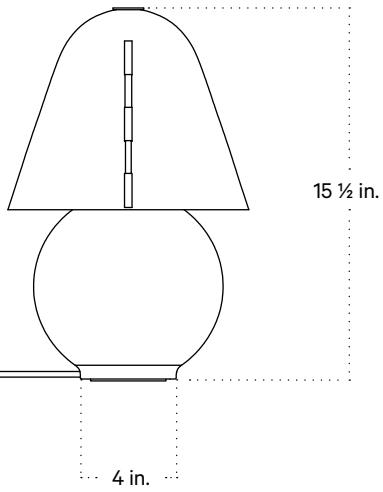

Side View

Top View

Isometric View

Inline Dimmer Switch Detail