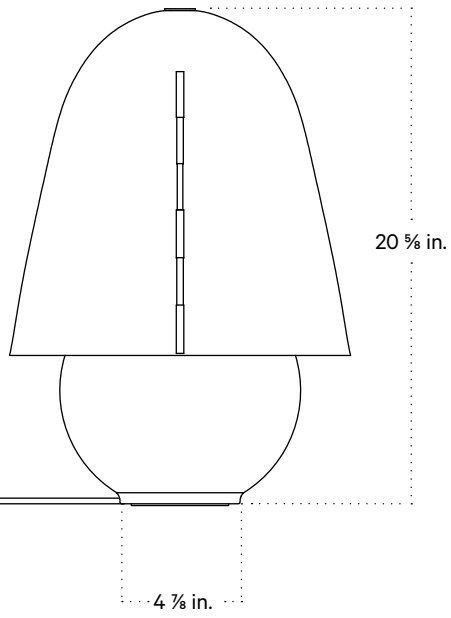

Calla Table Lamp, Large

Technical Specifications

Materials	Glass, brass
Product weight	33 lbs
Lead time	12 weeks
Bulbs included (1)	E26 / 120 V / 8.0 W / 680 lm 2000 K - 2800 K / warm on dim
Dimmer	In - line dimmer switch
Max wattage	10 W
Certifications	UL listed, damp-rated

Notes

1. This fixture has handmade elements and may exhibit variability within the same piece. These variations are inherent in the production process and are not to be considered as defects. We do our best to maintain a consistent product while honoring handmade craftsmanship.
2. Dimensions may vary within one inch.
3. This fixture comes with a 16-foot chocolate brown fabric cord. The dimmer switch is our black painted metal finish and is located 8 feet from the plug.

Updated May 18, 2023

Side View

Top View

Isometric View

Inline Dimmer Switch Detail

Calla Table Lamp, Medium

Technical Specifications

Materials	Glass, brass
Product weight	20 lbs
Lead time	12 weeks
Bulbs included (1)	E26 / 120 V / 6.0 W / 480 lm 2000 K - 2800 K / warm on dim
Dimmer	In - line dimmer switch
Max wattage	10 W
Certifications	UL listed, damp-rated