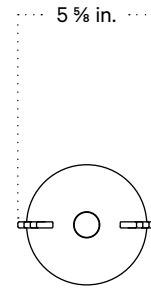

In Common With

Brass Calla Table Lamp, Small
Technical Specifications

Brass Calla Table Lamp, Small

Technical Specifications

Materials	Brass
Product weight	1.5 lbs
Lead time	6 weeks
Integrated LED	1800 K - 2800 K / 0.3 W - 1.7 W warm on dim
Dimmer	Integrated dimmer switch
Certifications	UL listed, damp-rated

Notes

1. This fixture is portable.
2. To turn fixture on and off, press down on knob. Turn knob counter clockwise to dim. This fixture includes memory functions and will remain at the current brightness once turned off.
3. 15 W wireless charging, fixture includes Magnet Wireless Charger with 10 ft cord.
4. When fixture is charging, the light will flash three times and takes 8 hrs to charge from 0% to 100%.
5. Battery lasts up to 10 hours at the maximum brightness.

Updated July 12, 2023

Side View

Top View

Front View

Isometric View

Brass

Brass

Patina Brass