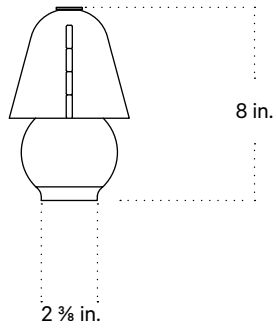

Side View

Top View