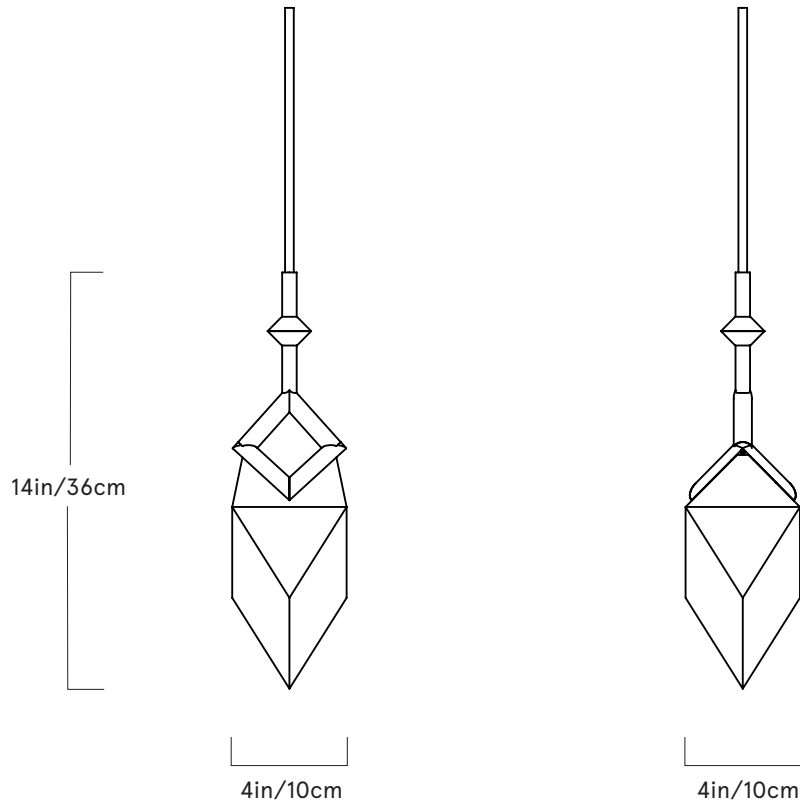

BE CB RIT TAIN

Seed Single Pendant

Lead Time

14 - 16 weeks

Dimensions

L 4 inch x 4in x 14 in
L 10 cm x W 10cm x H36cm

Weight

3 lb / 1.4 kg

LED Illumination

G9 LED bulb
ELV dimming
110-120 VAC
2.5 Watt
240 Lumens
3000 Kelvin
220-240
4 Watt
250 Lumens
3000 Kelvin

Suspension

SVT Cord

Canopy

5 x 0.25 inch (127 x 6 mm) round in
matching metal finish

Globe Colors

White