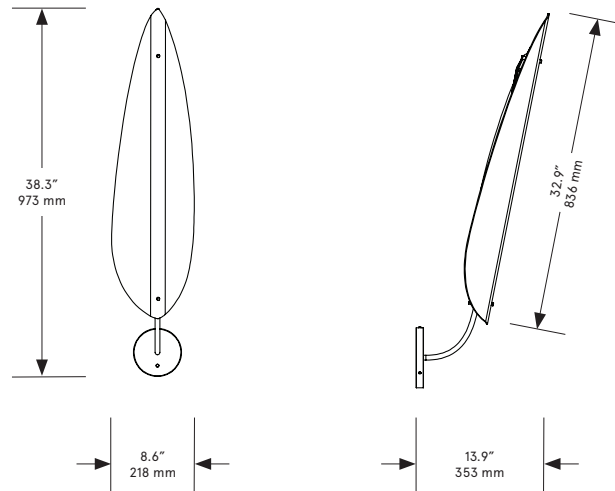

BE C BRITAIN

Unfurl Sconce

Lead Time

14 - 16 weeks

Dimensions

8.6 inch x 38.3 inch x 13.9 inch
218 mm x 937 mm x 353 mm

Weight

7 lb / 3.2 kg

LED Illumination

24 VDC T5 LED tube
2700 Kelvin
90 CRI

Electrical

Wattage: 6 Watt
Lumens: 480 Lumens
110 - 240 VAC
277 VAC upon request

Installation - Standard

Remotely mounted driver
120V Dimming: C-L (Lutron) switching
240V Dimming: 0-10V hardwired
Canopy: 6.25 x 0.75 inch (159 x 19 mm) round
in matching metal finish

Please inquire for detailed electrical specs

Suspension

1/8 IP all-thread stem clad in brass tubing
with matching metal finish up to 35 inch /
890 mm length included with fixture.
Length up to 95 inches / 2415 mm available
for additional cost.

Materials

Finished Brass
Glass

Standard Finishes

Brushed Brass
Oil-Rubbed Bronze
Satin Nickel
Nickel Brass Contrast

Special Order Finishes

Polished Brass
Medium Antique Brass
Polished Nickel
Dark Pewter
Polished Black Nickel
Polished Copper
Smoky Copper

Glass Finishes

White wispy glass, Iridescent
wispy glass