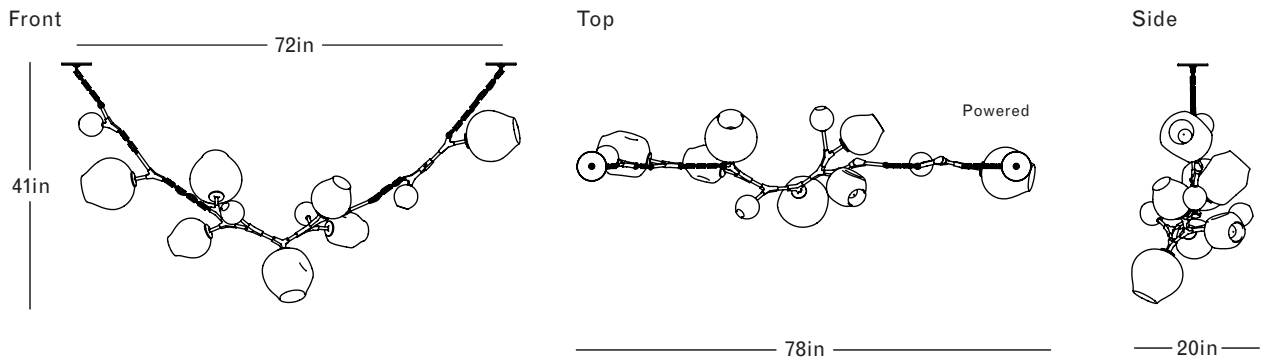

Vintage Brass
Grey Glass Colorway

Finish Palette

Specifications

DIMENSIONS

Height: 41in / 104cm
 Width: 78in / 198cm
 Depth: 20in / 51cm
 Minimum Drop: 38in / 97cm
 Weight: 38lb / 17kg

SUSPENSION

Custom brass chain. Length cut to order, up to 72in OAL included. Expect up to 2in OAL variation.

CANOPY

Ø5in x H.25in

MATERIALS

Machined brass, hand-blown glass, 24k gold foil

BULBS

E26 / 110v / 6w / 2500k / dimmable LED globe
 E27 / 220v / 6w / 2500k / dimmable LED globe
 Maximum Fixture Wattage: 180w