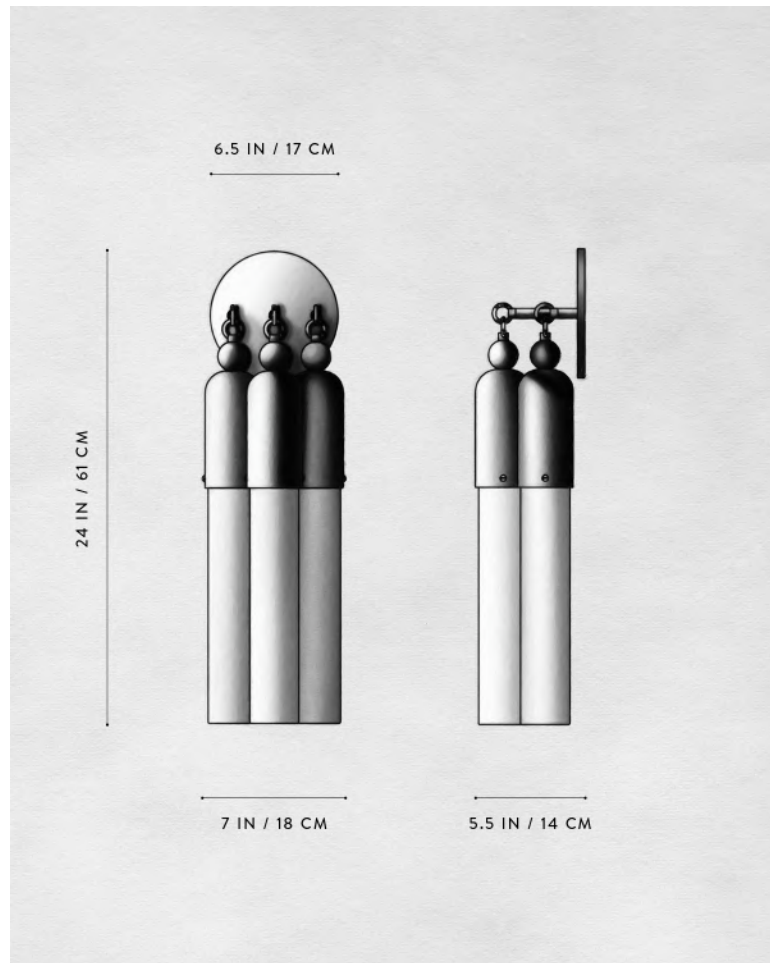

A P P A R A T U S

TARNISHED SILVER

TASSEL : 3 SCONCE

| | |
|-------------|-------------------------------------------------------------------|
| REFERENCE | PASSEMENERIE HISTORICAL REINTERPRETATION YVES SAINT LAURENT |
| COMPOSITION | MOLD-BLOWN GLASS CYLINDERS BRASS DOME AND ARMATURE |

A P P A R A T U S

BLACKENED BRASS

BLACKENED BRASS

A P P A R A T U S

| | |
|-------------|-------------------------------------------------|
| | TASSEL : 3 SCONCE |
| DIMENSIONS | 24 H, 7 W, 5.5 D IN 61 H, 18 W, 14 D CM |
| WEIGHT | APPROX. 15 LBS / 7 KG |
| PRICE | FROM £5750 |
| VOLTAGE | 120-240 UL / CE |
| LAMPING | 3 X 8W DIMMABLE LED 800 LUMENS EACH 2700K |
| DRIVER LIFE | 50,000 HOURS |
| DEPOSIT | 50% UPON ORDER |
| BALANCE | DUE PRIOR TO SHIPPING |
| LEAD TIME | PLEASE REFER TO WEBSITE |