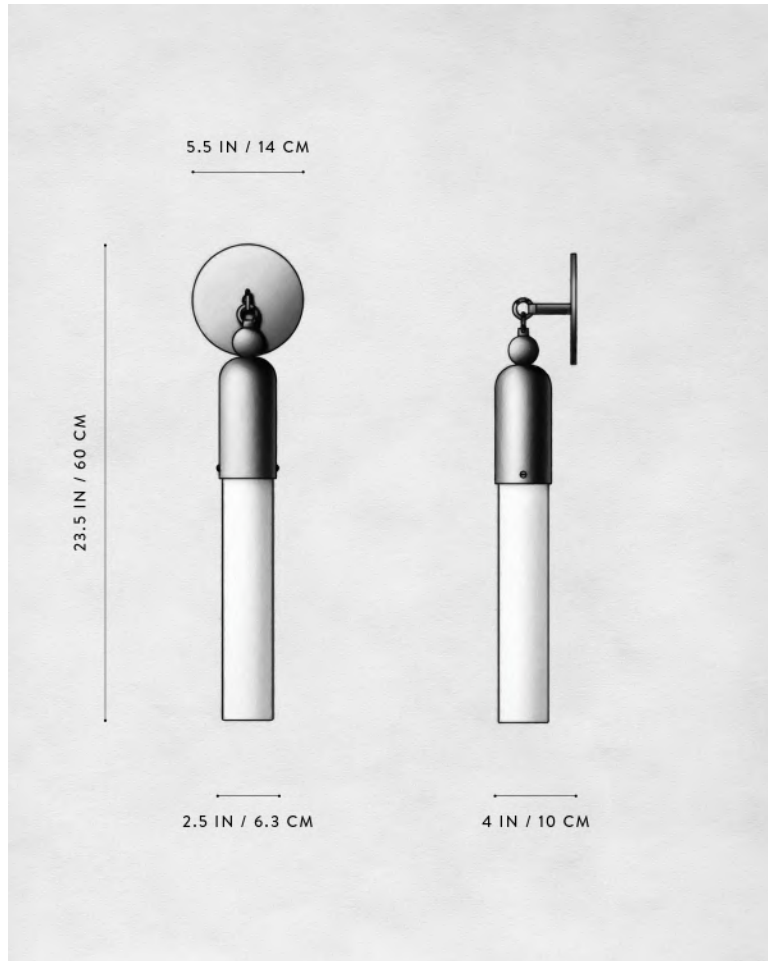

## TASSEL : 1 SCONCE

REFERENCE PASSEMENTERIE  
HISTORICAL REINTERPRETATION  
YVES SAINT LAURENT

COMPOSITION MOLD-BLOWN GLASS CYLINDERS  
BRASS DOME AND ARMATURE

A P P A R A T U S

AGED BRASS

BLACKENED BRASS

# A P P A R A T U S

	TASSEL : 1 SCONCE
DIMENSIONS	23.5 H, 2.5 W, 4 D IN 60 H, 6.3 W, 10 D CM
WEIGHT	APPROX. 5 LBS / 2 KG
PRICE	FROM E2600
VOLTAGE	120-240 UL / CE
LAMPING	8W DIMMABLE LED 800 LUMENS 2700K
DRIVER LIFE	50,000 HOURS
DEPOSIT	50% UPON ORDER
BALANCE	DUE PRIOR TO SHIPPING
LEAD TIME	PLEASE REFER TO WEBSITE