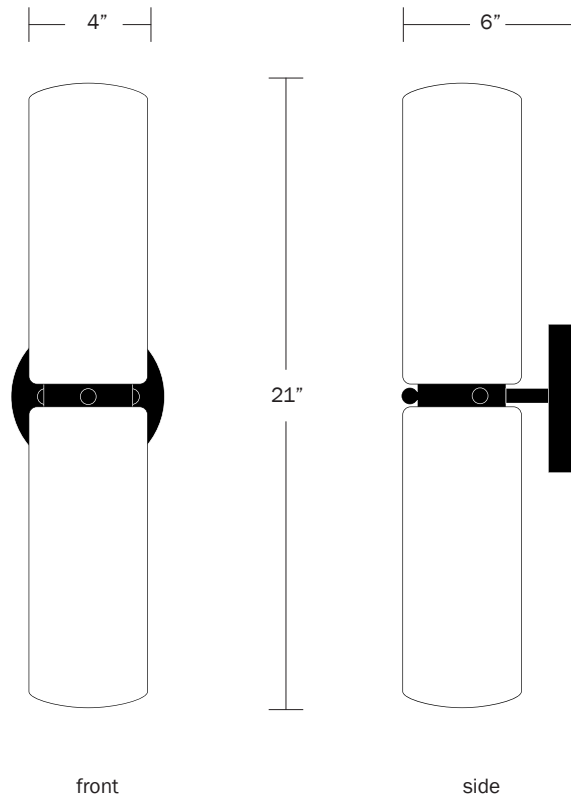

WORKSTEAD

SPAR SCONCE

matte white enamel, white enamel glass, sandblasted glass

WORKSTEAD

SPAR SCONCE

hardwired

Description

SPAR SCONCE mirrors diffused beams of light in hand-blown contrasting white enamel and sandblasted glass shades. Bound together by a custom metal collar, this luminous waypoint casts a buoyant glow against the wall.

Hardware Finish Options

Matte White Enamel
Matte Black Enamel

Glass Finish

Top - White Enamel Glass
Bottom - Sandblasted Clear Glass

Dimensions

Overall Height - 21"
Overall Depth - 6"
Glass Diameter - 4"
Backplate Diameter - 5"

Weight

5 lbs

Lamp

25 Watt Incandescent Max Per Socket
(2) Tala Candle E12/E14 Bulbs Included
1.375" Diameter
With Porcelain Finish
4W Dimmable LED Bulb
33 Watt Equivalent
360 Lumens Per Bulb
2500K Color Temperature
Bulb Life 30,000 Hours
110/120V, E12
220/240V, E14
UL/cUL/CE Listed
Wet Rated
Suitable for Vertical Installation Only