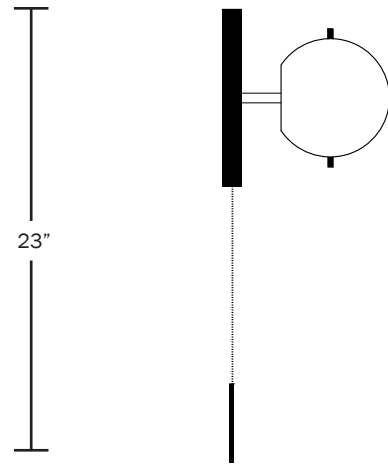

WORKSTEAD

SIGNAL SCONCE

hardwired

Description

The SIGNAL SCONCE features a hand blown globe. The fixture is delicately mounted between two metal pins above a luminous canopy, creating a hieroglyphic composition. A pull chain holds a slender rod, giving the piece a jewel-like presence. UL Listed. Damp Rated.

Materials

Hand blown glass globe with a sandblasted finish. Hewn Brass, Bronze or Nickel with Matching Pull Chain

Dimensions

Globe - 6"
Canopy - 9"
Pull Chain - 14"
Total Height - 23"

Weight

6 lbs

Lamp

40 Watt Max
5W Dimmable Bulb Included
280 Lumens
2700K Color Temperature
Bulb Life 30,000 Hours
110/120V, E12
220/240V, E14
UL / CE Approved
Damp Rated

side