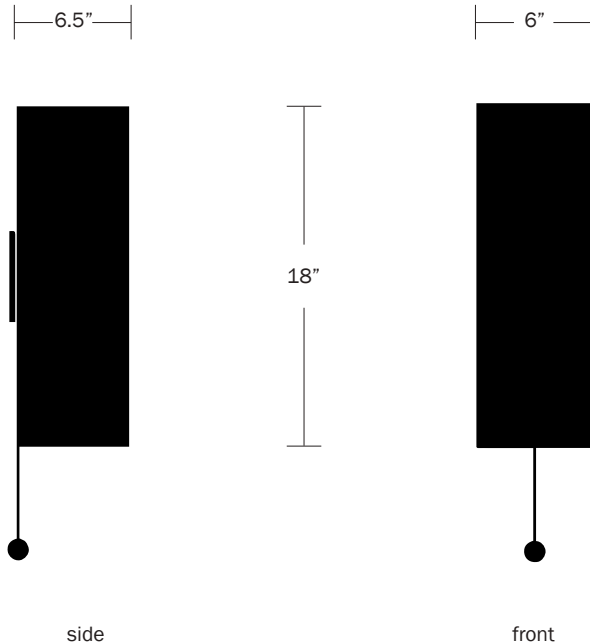

WORKSTEAD

SHADED BLOCK

hardwired

SHADED BLOCK is one in a collection of architectural lightboxes inspired by forms from our iconic ARCHETYPE series. The structured geometry of a rectangle is draped in Natural Linen for a minimalist sculptural moment against a wall. Available with or without a pull chain. UL Listed. Damp Rated.

Shade Options

Natural Linen

Hardware Options

Hewn Brass
Hand Finished Bronze
Brushed Nickel

Dimensions

Overall Height - 18"
Height Including Chain - 24"
Width - 6"
Depth - 6.5"

Weight

8 lbs

Lamp

25 Watt Incandescent Max Per Socket
(2) 5W Dimmable LED Bulbs Included
2" Diameter With Porcelain Finish
40 Watt Equivalent Each
650 Total Lumens
2700K Color Temperature
Bulb Life 30,000 Hours
110/120V, E12
220/240V, E14
UL/CE Listed
Damp Rated

side

front