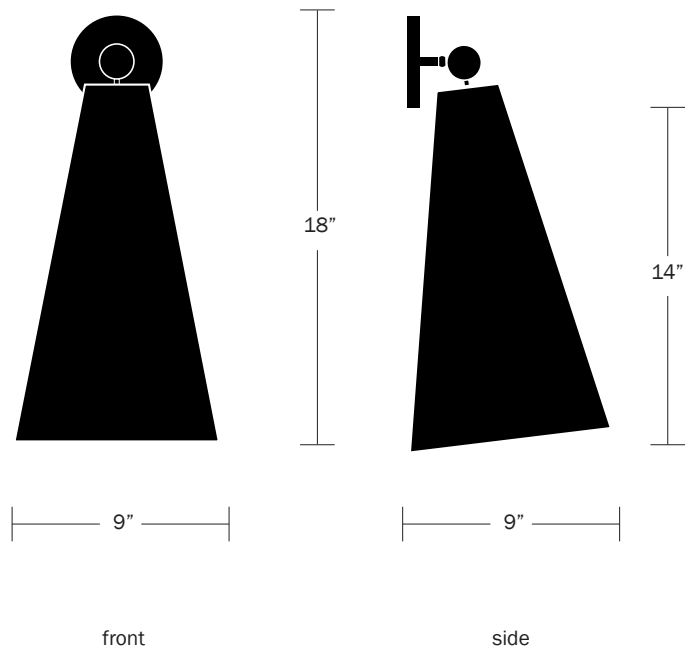

WORKSTEAD

PENDOLO SCONCE MEDIUM

hardwired

Description

PENDOLO SCONCE is composed of a directional fabric cone, radiating a subtle cast of light into a space - and a focused beam of light - in a myriad of configurations. Available in either Natural Burlap or Natural Linen, the cone form is expressed as a singular gesture against a wall. UL Listed. Damp Rated.

Shade Material

Natural Linen
Natural Burlap

Hardware Options

Hewn Brass
Brushed Nickel
Hand Finished Bronze

Dimensions

Shade Height - 14"
Shade Top Diameter - 3.25"
Shade Bottom Diameter - 9"
Overall Height - 18"
Depth - 9"
Backplate Diameter - 5"

Weight

4 lbs

Lamp

60 Watt Incandescent Max
(1) Tala Sphere I E12/E14
5W Dimmable LED Bulb Included
2" Diameter With Porcelain Finish
40 Watt Equivalent
220 Lumens
2700K Color Temperature
Bulb Life 15,000 Hours
110/120V, E12
220/240V, E14
UL/CE Listed