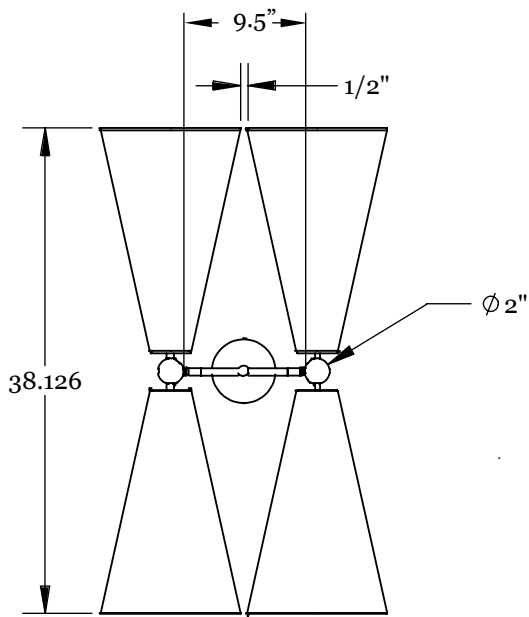

Shade Material

Natural Linen
Natural Burlap

Hardware Options

Hewn Brass
Brushed Nickel
Hand Finished Bronze

Dimensions

Shade Height - 18"
Shade Top Diameter - 3.25"
Shade Bottom Diameter - 11"
Maximum Width - 38"
Canopy Diameter - 5"

Stem Length

Small - 24"
Medium - 36"
Large - 48"
Custom Lengths Available

Weight

9 lbs

Lamp

60 Watt Incandescent Max
(4) Tala Sphere I E12/E14
5W Dimmable LED Bulb Included
2" Diameter With Porcelain Finish
40 Watt Equivalent
220 Lumens Per Bulb
2700K Color Temperature
Bulb Life 15,000 Hours
110/120V, E12
220/240V, E14

front

WORKSTEAD

TALA PORCELAIN I E12 BULB

BOTTOM VIEW