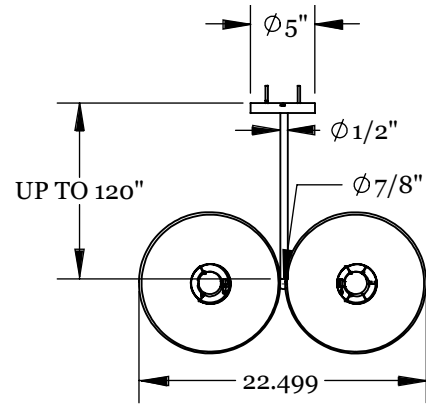

Shade Material

Natural Linen
Natural Burlap

Hardware Options

Hewn Brass
Brushed Nickel
Hand Finished Bronze

Dimensions

Shade Height - 18"
Shade Top Diameter - 3.25"
Shade Bottom Diameter - 11"
Maximum Width - 38"
Canopy Diameter - 5"

Stem Length

Small - 24"
Medium - 36"
Large - 48"
Custom Lengths Available

Weight

9 lbs

Lamp

60 Watt Incandescent Max
(4) Tala Sphere I E12/E14
5W Dimmable LED Bulb Included
2" Diameter With Porcelain Finish
40 Watt Equivalent
220 Lumens Per Bulb
2700K Color Temperature
Bulb Life 15,000 Hours
110/120V, E12
220/240V, E14

front

WORKSTEAD

TALA PORCELAIN I E12 BULB

BOTTOM VIEW