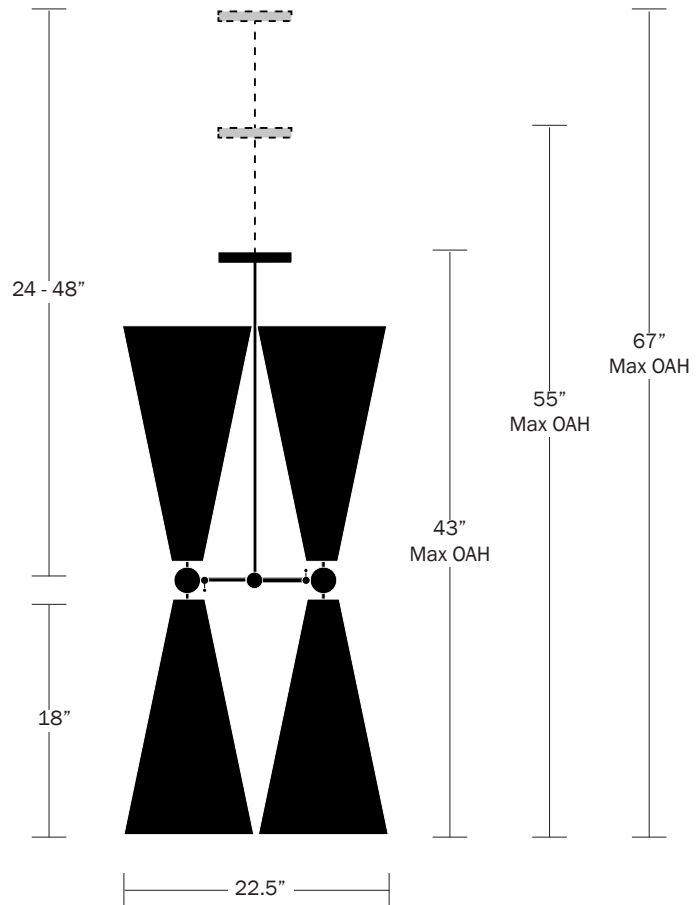

WORKSTEAD

PENDOLO PENDANT IV LARGE
natural burlap, hewn brass

WORKSTEAD

PENDOLO PENDANT IV LARGE

hardwired

Description

The PENDOLO PENDANT IV balances two sets of opposing cone forms to create a dynamic expression of movement in multiple axes. Casting directional light onto four distinct zones, Pendolo IV embodies the collection at-large through its perspectival play with a conical form. UL Listed. Damp Rated.

Shade Material

Natural Linen
Natural Burlap

Hardware Options

Hewn Brass
Brushed Nickel
Hand Finished Bronze

Dimensions

Shade Height - 18"
Shade Top Diameter - 3.25"
Shade Bottom Diameter - 11"
Maximum Width - 38"
Canopy Diameter - 5"

Stem Length

Small - 24"
Medium - 36"
Large - 48"
Custom Lengths Available

Weight

9 lbs

Lamp

60 Watt Incandescent Max
(4) Tala Sphere I E12/E14
5W Dimmable LED Bulb Included
2" Diameter With Porcelain Finish
40 Watt Equivalent
220 Lumens Per Bulb
2700K Color Temperature
Bulb Life 15,000 Hours
110/120V, E12
220/240V, E14

front

WORKSTEAD

TALA PORCELAIN I E12 BULB

BOTTOM VIEW