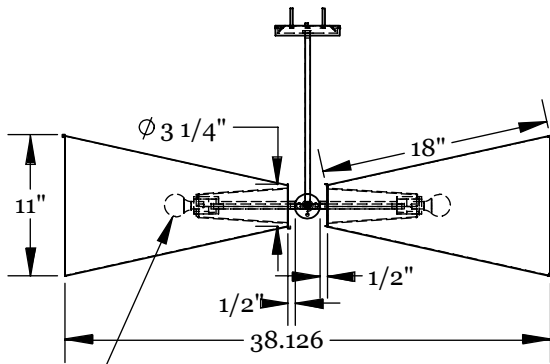

Shade Material

Natural Linen
Natural Burlap

Hardware Options

Hewn Brass
Brushed Nickel
Hand Finished Bronze

Dimensions

Shade Height - 18"
Shade Top Diameter - 3.25"
Shade Bottom Diameter - 11"
Maximum Width - 38"
Canopy Diameter - 5"

Stem Length

Small - 24"
Medium - 36"
Large - 48"
Custom Lengths Available

Weight

9 lbs

Lamp

60 Watt Incandescent Max
(4) Tala Sphere I E12/E14
5W Dimmable LED Bulb Included
2" Diameter With Porcelain Finish
40 Watt Equivalent
220 Lumens Per Bulb
2700K Color Temperature
Bulb Life 15,000 Hours
110/120V, E12
220/240V, E14

front

WORKSTEAD

TALA PORCELAIN I E12 BULB

BOTTOM VIEW