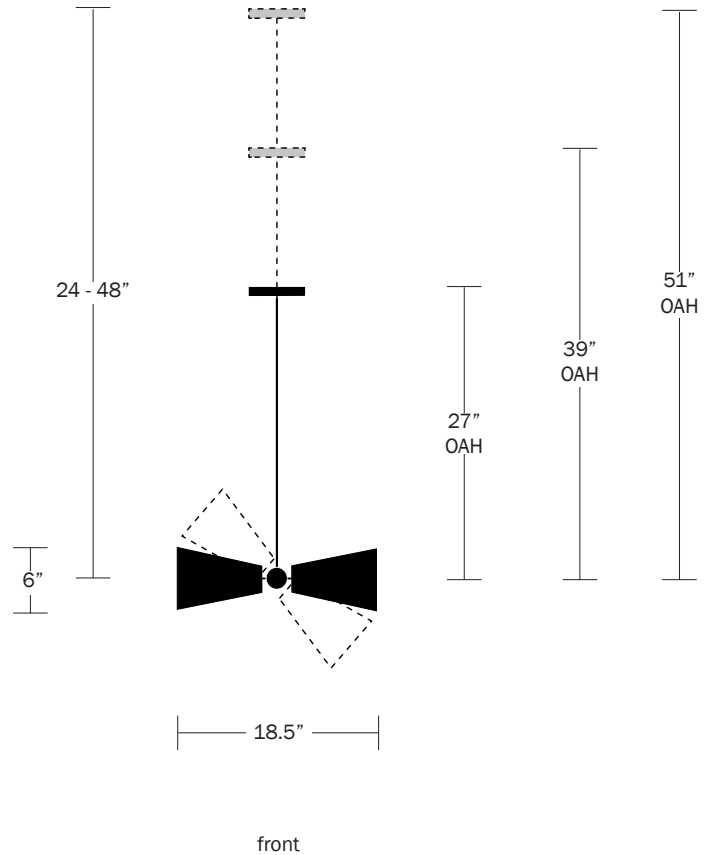

WORKSTEAD

PENDOLO PENDANT II SMALL
natural burlap, hewn brass

WORKSTEAD

PENDOLO PENDANT II SMALL

hardwired

Description

PENDOLO PENDANT II explores two opposing cone forms, and the latent tension between gravity and levity within their arrangement. Configured as a horizontal or near-vertical fixture, this pendant variation can occupy both a wide or narrow footprint. Available in Natural Burlap or Natural Linen.
UL Listed. Damp Rated.

Shade Material

Natural Linen
Natural Burlap

Hardware Options

Hewn Brass
Brushed Nickel
Hand Finished Bronze

Dimensions

Shade Length - 8"
Shade Top Diameter - 2.5"
Shade Bottom Diameter - 6"
Max Width - 18.5"
Canopy Diameter - 5"

Stem Length

Small - 24"
Medium - 36"
Large - 48"
Custom Lengths Available

Weight

5 lbs

Lamp

60 Watt Incandescent Max
(2) Tala Sphere I E12/E14
5W Dimmable LED Bulb Included
2" Diameter With Porcelain Finish
40 Watt Equivalent
220 Lumens Per Bulb
2700K Color Temperature
Bulb Life 15,000 Hours
110/120V, E12
220/240V, E14