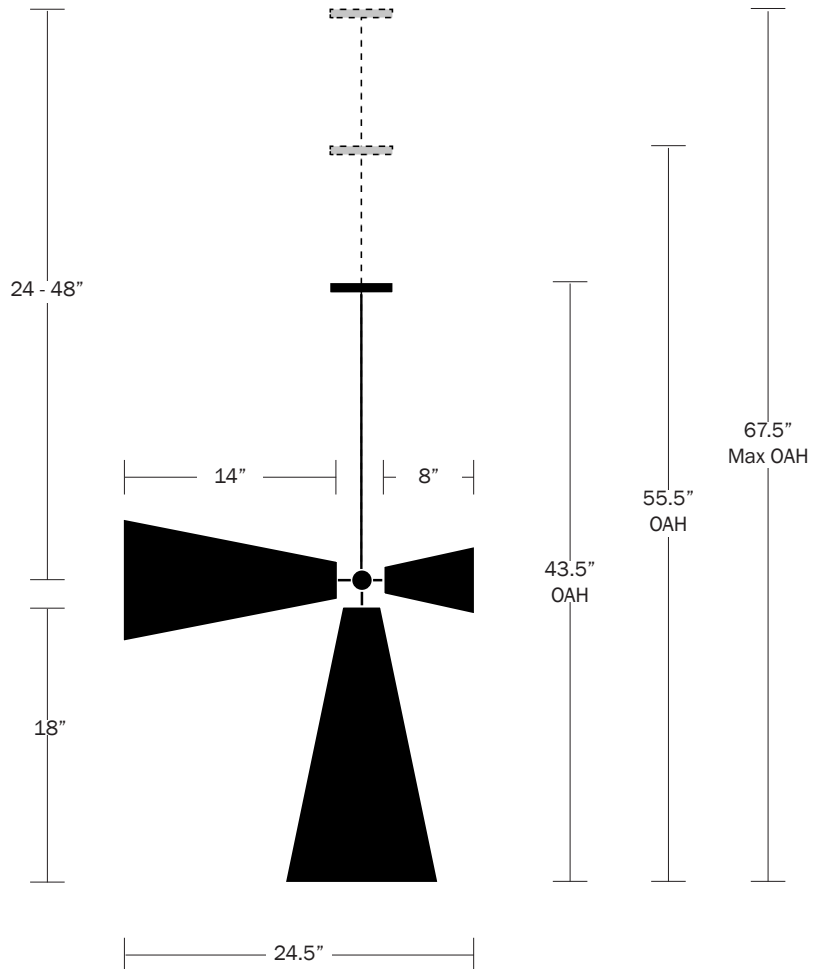

Shade Material

Natural Linen
Natural Burlap

Hardware Options

Hewn Brass
Brushed Nickel
Hand Finished Bronze

Dimensions

Fixture Width - 24.5"
Bottom Shade Height - 18"
Bottom Shade Diameter - 9"
Canopy Diameter - 5"

Stem Length

Small - 24"
Medium - 36"
Large - 48"
Custom Lengths Available

Weight

7 lbs

Lamp

60 Watt Incandescent Max
(3) 5W Dimmable LED Bulbs Included
2" Diameter With Porcelain Finish
40 Watt Equivalent
325 Lumens
2700K Color Temperature
Bulb Life 30,000 Hours
110/120V, E12
220/240V, E14
UL/CE Listed
Damp Rated