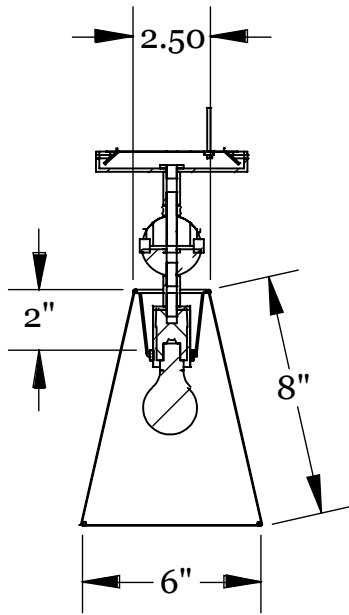

WORKSTEAD

TALA PORCELAIN I E12 BULB