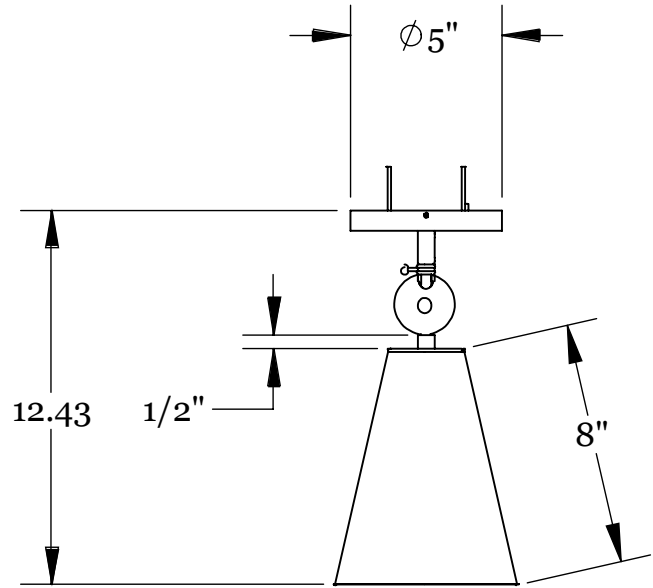

WORKSTEAD

TALA PORCELAIN I E12 BULB