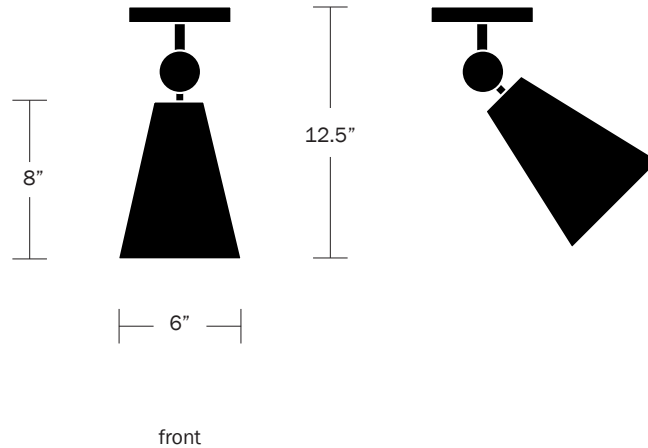

WORKSTEAD

PENDOLO FLUSH MOUNT SMALL

hardwired

Description

PENDOLO FLUSH MOUNT is a versatile fixture, capable of serving as a down-light or directional wall washer. Available in either Natural Burlap or Natural Linen, the cone form is expressed as a singular gesture against a ceiling. UL Listed. Damp Rated.

Shade Material

Natural Linen
Natural Burlap

Hardware Options

Hewn Brass
Brushed Nickel
Hand Finished Bronze

Dimensions

Shade Height - 8"
Shade Top Diameter - 2.5"
Shade Bottom Diameter - 6"
Overall Height - 12.5"
Canopy Diameter - 5"

Weight

4 lbs

Lamp

60 Watt Incandescent Max
(1) Tala Sphere I E12/E14
5W Dimmable LED Bulb Included
2" Diameter With Porcelain Finish
40 Watt Equivalent
220 Lumens
2700K Color Temperature
Bulb Life 15,000 Hours
110/120V, E12
220/240V, E14