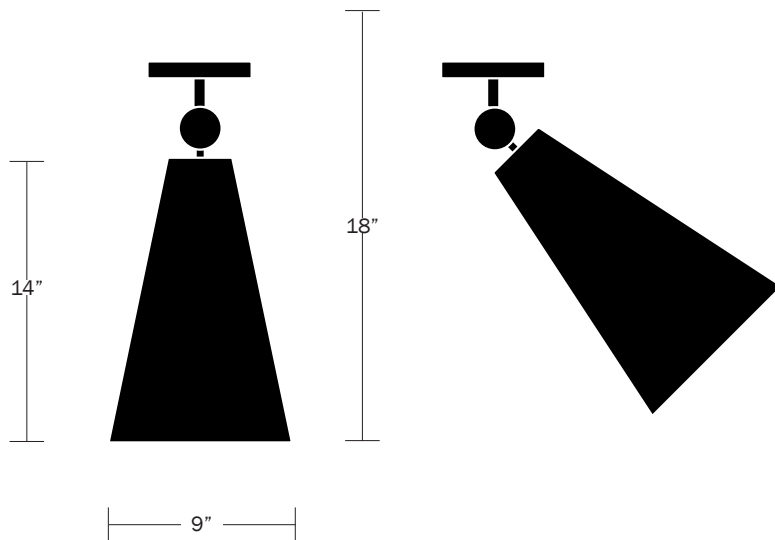

WORKSTEAD

PENDOLO FLUSH MOUNT MEDIUM

hardwired

Description

PENDOLO FLUSH MOUNT is a versatile fixture, capable of serving as a down-light or directional wall washer. Available in either Natural Burlap or Natural Linen, the cone form is expressed as a singular gesture against a ceiling. UL Listed. Damp Rated.

Shade Material

Natural Linen
Natural Burlap

Hardware Options

Hewn Brass
Brushed Nickel
Hand Finished Bronze

Shade Dimensions

Shade Height - 14"
Shade Top Diameter - 3.25"
Shade Bottom Diameter - 9"
Overall Height - 18"
Canopy Diameter - 5"

Weight

4 lbs

Lamp

60 Watt Incandescent Max
(1) Tala Sphere | E12/E14
5W Dimmable LED Bulb Included
2" Diameter With Porcelain Finish
40 Watt Equivalent
220 Lumens
2700K Color Temperature
Bulb Life 15,000 Hours
110/120V, E12
220/240V, E14

front