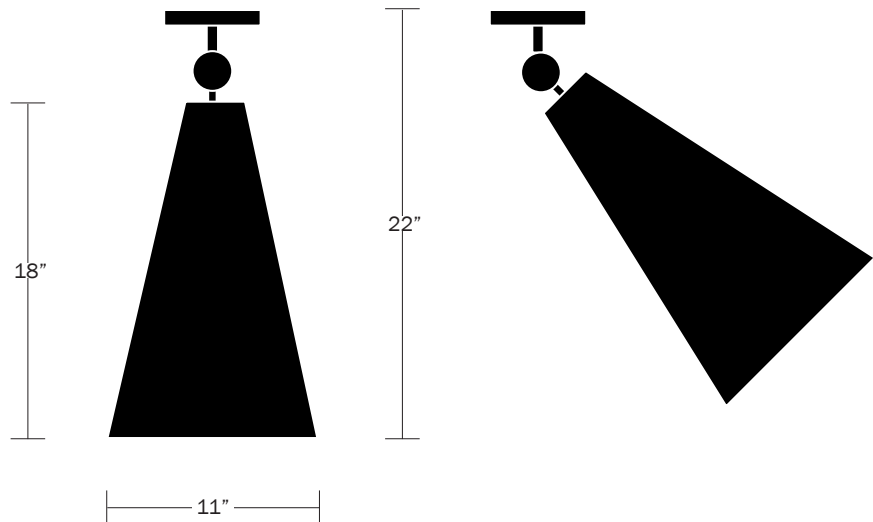

WORKSTEAD

PENDOLO FLUSH MOUNT LARGE

hardwired

Description

PENDOLO FLUSH MOUNT is a versatile fixture, capable of serving as a down-light or directional wall washer. Available in either Natural Burlap or Natural Linen, the cone form is expressed as a singular gesture against a ceiling. UL Listed. Damp Rated.

Shade Material

Natural Linen
Natural Burlap

Hardware Options

Hewn Brass
Brushed Nickel
Hand Finished Bronze

Dimensions

Shade Height - 18"
Shade Top Diameter - 3.25"
Shade Bottom Diameter - 11"
Overall Height - 22"
Canopy Diameter - 5"

Weight

4 lbs

Lamp

60 Watt Incandescent Max
(1) Tala Sphere | E12/E14
5W Dimmable LED Bulb Included
2" Diameter With Porcelain Finish
40 Watt Equivalent
220 Lumens
2700K Color Temperature
Bulb Life 15,000 Hours
110/120V, E12
220/240V, E14

front