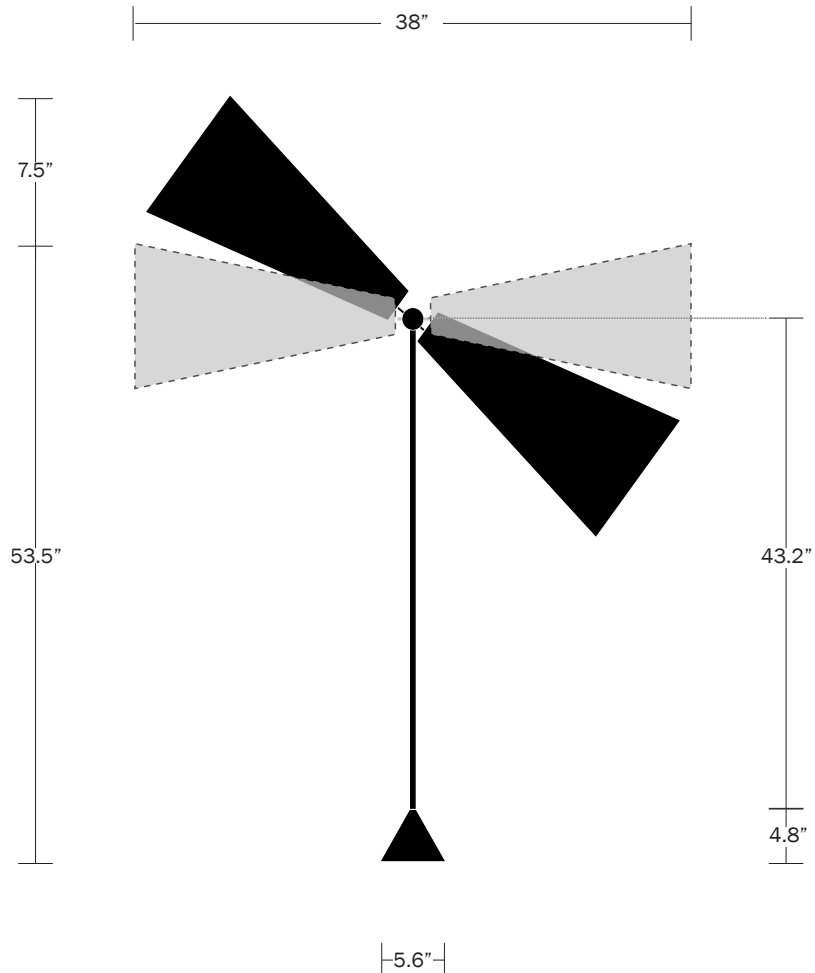

WORKSTEAD

PENDOLO FLOOR LAMP LARGE

plug - in

Description

PENDOLO FLOOR LAMP pivots on extended fulcrum to simultaneously cast light in opposite directions. This sturdy floor piece is well poised to mix seamlessly in material while providing a decisive focal point in form.

Shade Finish Option

Natural Linen
Natural Burlap

Fixture Finish Options

Hewn Brass
Brushed Nickel
Hand Finished Bronze

Wiring Options

In-line cord switch
24" from base of fixture

Cord Finish Options

Black Cord
Beige Cord

Dimensions

Maximum Overall Height - 61"
Overall Width - 38"
Cord Length - 10'
Shade Length - 18"
Shade Top Diameter - 2.5"
Shade Bottom Diameter - 1.1"
Base Diameter - 5"

Weight

15 lbs

Lamp

60 Watt Incandescent Max
(2) Tala E12/E14 Bulbs Included
2" Diameter With Porcelain Finish
3.8W Dimmable LED Bulb
40 Watt Equivalent
220 Lumens Per Bulb
2000 - 2800K Color Temperature
Bulb Life 15,000 Hours
110/120V, E12
220/240V, E14
UL/CE/cUL Listed
Damp Rated

front