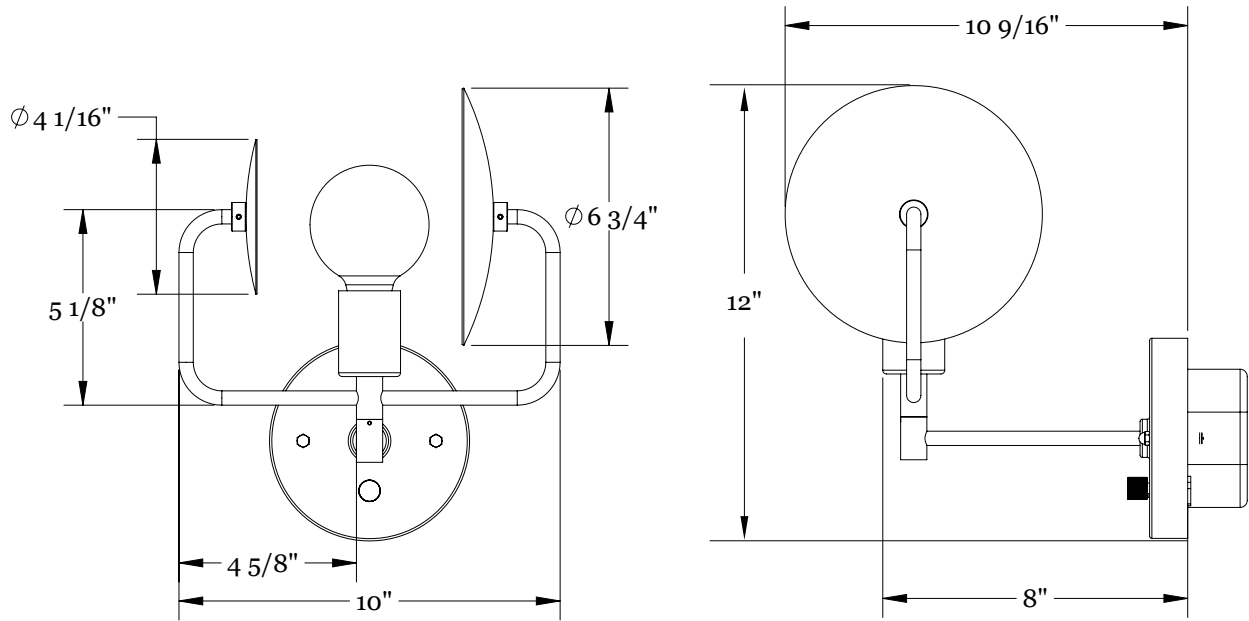

Fixture Finish Options

Hewn Brass
Hand Finished Bronze
Brushed Nickel

Dimensions

Overall Height - 12"
Maximum Overall Width - 10"
Maximum Overall Depth - 13"
Backplate Diameter - 5"
Large Reflector Diameter - 7"
Small Reflector Diameter - 4"

Weight

3.5 lbs

Lamp

60W E26 G25 / E27 G80
Incandescent Max Per Socket
(1) Tala Porcelain II E26/27 Bulb Included
3" Diameter With Porcelain Finish
6W Dimmable LED Bulb
50 Watt Equivalent
540 Lumens
2700K Color Temperature
Bulb Life 15,000 Hours
UL/cUL/CE Listed
Damp Rated

WORKSTEAD

WORKSTEAD

ORBIT SATELLITE PLUG-IN
hewn brass

WORKSTEAD

ORBIT SATELLITE

plug-in

Description

ORBIT SATELLITE introduces a second reflector to the classic ORBIT SCONCE. With two arms rotating 320 degrees in tandem, the warm glow of the porcelain bulb is both directed and contained.

Fixture Finish Options

Hewn Brass
Hand Finished Bronze
Brushed Nickel

Dimensions

Overall Height - 12"
Maximum Overall Width - 10"
Maximum Overall Depth - 13"
Backplate Diameter - 5"
Large Reflector Diameter - 7"
Small Reflector Diameter - 4"
Cord Length - 10'