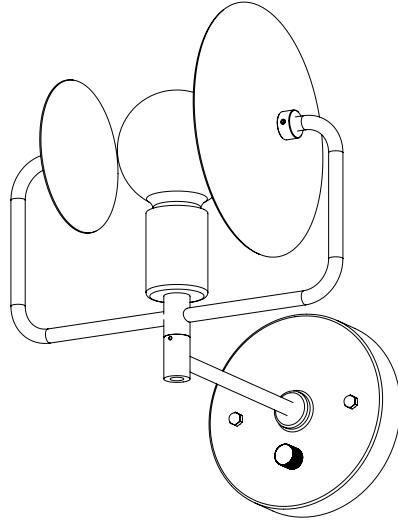

Fixture Finish Options

Hewn Brass
Hand Finished Bronze
Brushed Nickel

Dimensions

Overall Height - 12"
Maximum Overall Width - 10"
Maximum Overall Depth - 13"
Backplate Diameter - 5"
Large Reflector Diameter - 7"
Small Reflector Diameter - 4"

Weight

3.5 lbs

Lamp

60W E26 G25 / E27 G80
Incandescent Max Per Socket
(1) Tala Porcelain II E26/27 Bulb Included
3" Diameter With Porcelain Finish
6W Dimmable LED Bulb
50 Watt Equivalent
540 Lumens
2700K Color Temperature
Bulb Life 15,000 Hours
UL/cUL/CE Listed
Damp Rated

WORKSTEAD

WORKSTEAD

ORBIT SATELLITE PLUG-IN
hewn brass

WORKSTEAD

ORBIT SATELLITE

plug-in

Description

ORBIT SATELLITE introduces a second reflector to the classic ORBIT SCONCE. With two arms rotating 320 degrees in tandem, the warm glow of the porcelain bulb is both directed and contained.

Fixture Finish Options

Hewn Brass
Hand Finished Bronze
Brushed Nickel

Dimensions

Overall Height - 12"
Maximum Overall Width - 10"
Maximum Overall Depth - 13"
Backplate Diameter - 5"
Large Reflector Diameter - 7"
Small Reflector Diameter - 4"
Cord Length - 10'