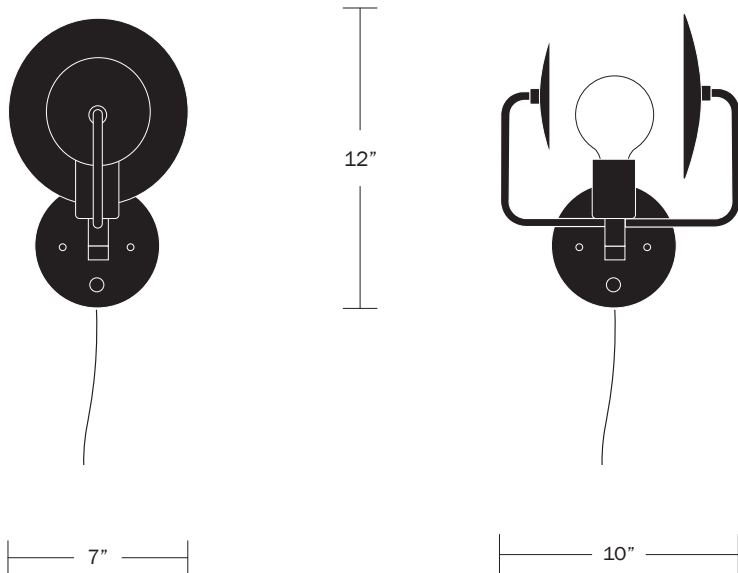

WORKSTEAD

ORBIT SATELLITE
hewn brass

WORKSTEAD

ORBIT SATELLITE

hardwired

Description

ORBIT SATELLITE introduces a second reflector to the classic ORBIT SCONCE. With two arms rotating 320 degrees in tandem, the warm glow of the porcelain bulb is both directed and contained.

Fixture Finish Options

Hewn Brass
Hand Finished Bronze
Brushed Nickel

Dimensions

Overall Height - 12"
Maximum Overall Width - 10"
Maximum Overall Depth - 13"
Backplate Diameter - 5"
Large Reflector Diameter - 7"
Small Reflector Diameter - 4"

Fixture Finish Options

Hewn Brass
Hand Finished Bronze
Brushed Nickel

Dimensions

Overall Height - 12"
Maximum Overall Width - 10"
Maximum Overall Depth - 13"
Backplate Diameter - 5"
Large Reflector Diameter - 7"
Small Reflector Diameter - 4"
Cord Length - 10'

Weight

3.5 lbs

Lamp

60W E26 G25 / E27 G80
Incandescent Max Per Socket
(1) Tala Porcelain II E26/27 Bulb Included
3" Diameter With Porcelain Finish
6W Dimmable LED Bulb
50 Watt Equivalent
540 Lumens
2700K Color Temperature
Bulb Life 15,000 Hours
UL/cUL/CE Listed
Damp Rated