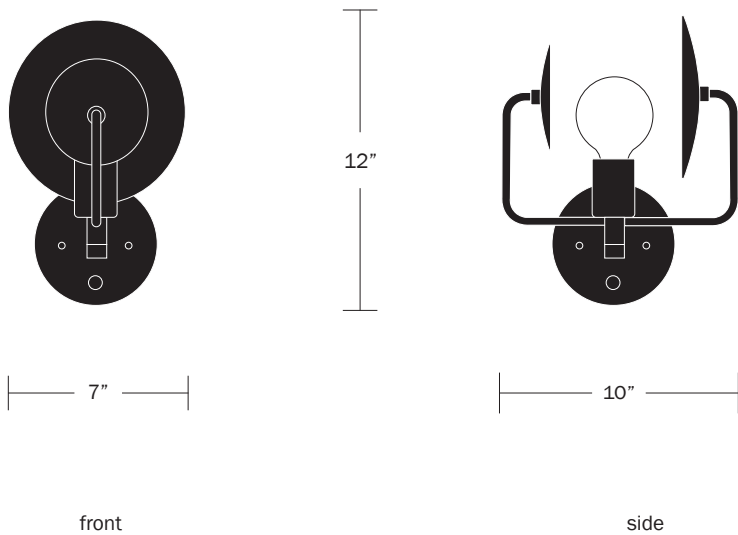

WORKSTEAD

ORBIT SATELLITE
hewn brass

WORKSTEAD

ORBIT SATELLITE

hardwired

Description

ORBIT SATELLITE introduces a second reflector to the classic ORBIT SCONCE. With two arms rotating 320 degrees in tandem, the warm glow of the porcelain bulb is both directed and contained.

Fixture Finish Options

Hewn Brass
Hand Finished Bronze
Brushed Nickel

Dimensions

Overall Height - 12"
Maximum Overall Width - 10"
Maximum Overall Depth - 13"
Backplate Diameter - 5"
Large Reflector Diameter - 7"
Small Reflector Diameter - 4"

Weight

3.5 lbs

Lamp

60W E26 G25 / E27 G80
Incandescent Max Per Socket
(1) Tala Porcelain II E26/27 Bulb Included
3" Diameter With Porcelain Finish
6W Dimmable LED Bulb
50 Watt Equivalent
540 Lumens
2700K Color Temperature
Bulb Life 15,000 Hours
UL/cUL/CE Listed
Damp Rated

Fixture Finish Options

Hewn Brass
Hand Finished Bronze
Brushed Nickel

Dimensions

Overall Height - 12"
Maximum Overall Width - 10"
Maximum Overall Depth - 13"
Backplate Diameter - 5"
Large Reflector Diameter - 7"
Small Reflector Diameter - 4"
Cord Length - 10'