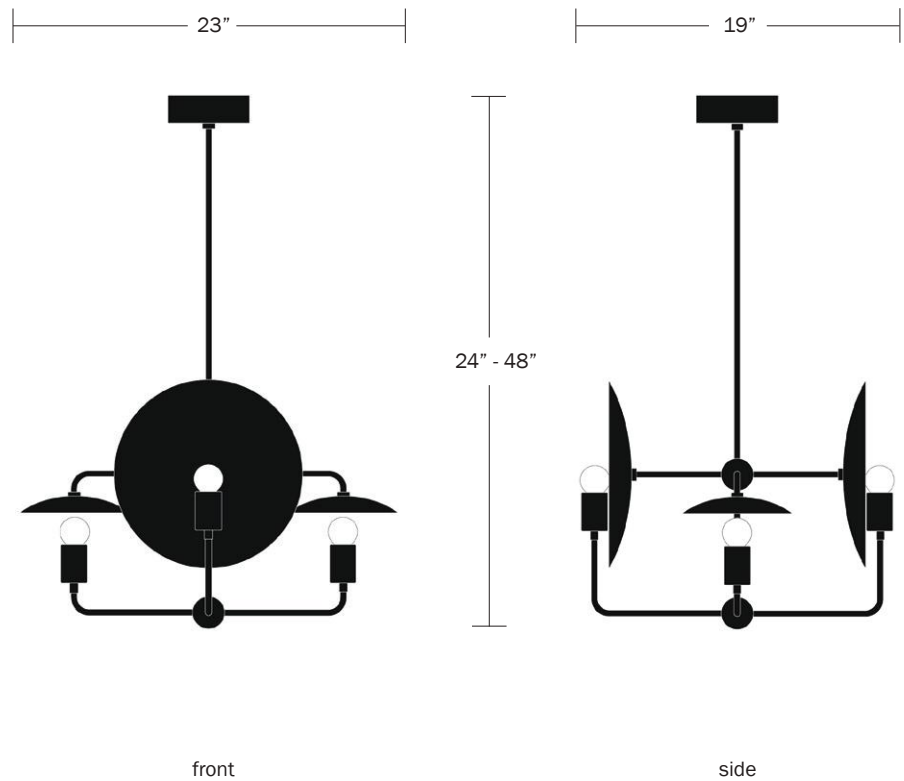

Available in three standard overall heights. Custom heights available. UL Listed. Damp Rated.

Finish Options

Hewn Brass
Hand Finished Bronze
Brushed Nickel

Dimensions

Small - 24"
Medium - 36"
Large - 48"
Fixture Width - 23"
Depth - 19"
Canopy Diameter - 5"
Custom Heights Available

Weight

15 lbs

Lamp

60 Watt Incandescent Max
(4) Tala Sphere I E12 / E14
5W Dimmable LED Bulbs Included
2" Diameter With Porcelain Finish
40 Watt Equivalent
1100 Total Lumens
2700K Color Temperature
Bulb Life 30,000 Hours
110/120V, E12
220/240V, E14
UL/CE Listed
Damp Rated