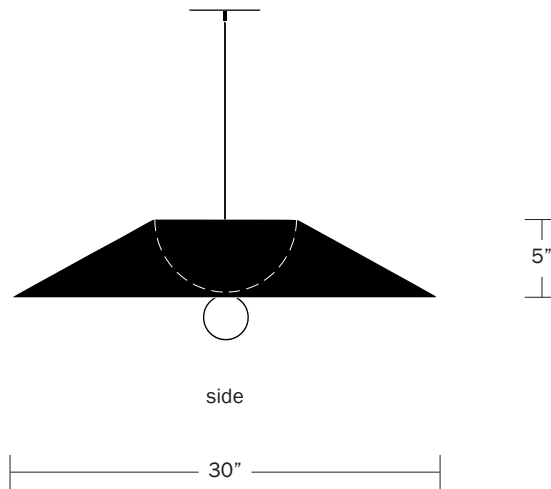

WORKSTEAD

MONUMENTAL PENDANT LARGE

hardwired

Description

MONUMENTAL PENDANT LARGE is our largest single-spun fixture to date, incorporating an impressively scaled canted surface surrounding a sculptural hemisphere. The fixture creates a uniform material world in subtly cool reflective waxed aluminum. This pendant is at once a centerpiece and monolith, suspended by a delicate cloth cord. Made in the USA. UL Listed. Damp Rated.

Finish Options

Waxed Aluminum
Beige Cord

Bulb Options

Tala Sphere I E26 - 2" D
Tala Porcelain II - 3" D
Tala Sphere IV - 6" D

Dimensions

Shade Diameter - 30"
Shade Height - 5"
Canopy Diameter - 5"
Cord Length - 10'

Weight

6 lbs

Lamp

(1) Dimmable LED Bulb Included
Bulb Specs Available Upon Selection
2700K Color Temperature
Bulb Life 30,000 Hours
110/120V, E26
220/240V, E27
UL/CE Listed
Damp Rated