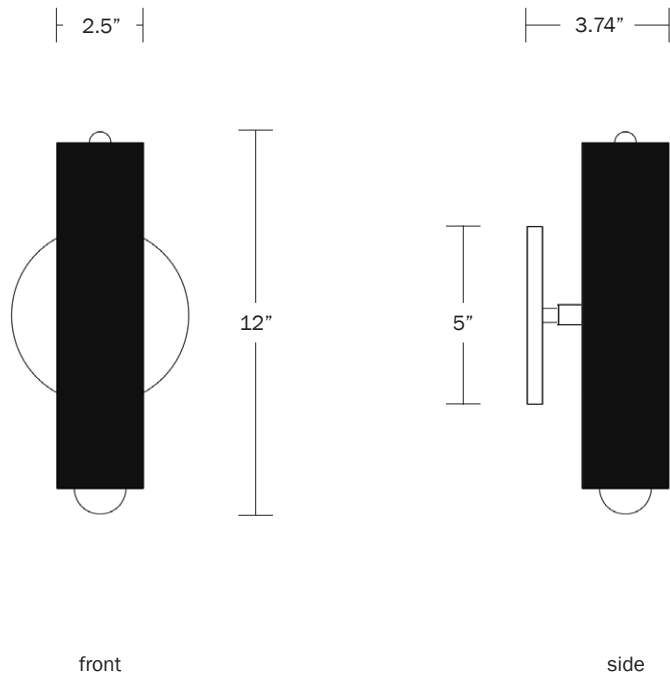

WORKSTEAD

LODGE SCONCE

hardwired

Description

The LODGE SCONCE features a singular wooden column mounted on a circular metal back plate. The adaptable fixture can pivot 360 degrees for soft directional light, dimmable by an on-fixture knob. UL Listed. Damp Rated.

Finish Options

- Natural Oak
- Oxidized Ash
- Painted White
- Hewn Brass
- Blackened Steel

Dimensions

- Cylinder Height - 10"
- Overall Height - 12"
- Cylinder Diameter - 2.5"
- Backplate Diameter - 5"
- Depth - 3.75"
- ADA Compliant

Weight

6 lbs

Lamp

- 25 Watt Incandescent Max
- Tala Sphere I E12 Bulb Included
- 2" Diameter | 3.8 Watts
- 220 Total Lumens
- 2000-2800K Color Temperature
- Bulb Life 30,000 Hours
- 110/120V, E12
- 220/240V, E14
- UL/CE Listed
- Damp Rated