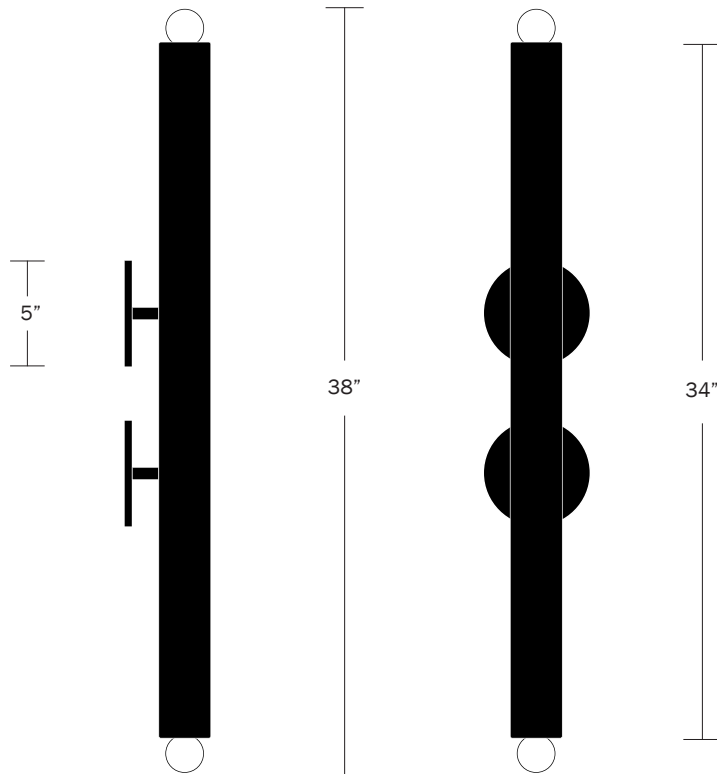

WORKSTEAD

LODGE LINEAR SCENCE XL
natural oak, hewn brass

WORKSTEAD

LODGE LINEAR SCONCE XL

hardwired

Description

LODGE LINEAR SCONCE XL combines the scale of our largest TUBE sconce with the warm materiality of the LODGE collection. Two spun metal backplates anchor and elevate an elongated wooden gesture at dramatic scale.

Fixture Finish Options

Natural Oak
Oxidized Ash
Painted White

Hardware Finish Options

Hewn Brass
Blackened Brass

Dimensions

Overall Height - 38"
Overall Depth - 4"
Cylinder Height - 36"
Cylinder Diameter - 2.5"
Backplate Diameters - 5"

Weight

8.5 lbs

Lamp

25W E12 G16 / E14 G50
Incandescent Max Per Socket
(2) Tala Sphere I E12/E14 Bulbs Included
2" Diameter With Porcelain Finish
3.8W Dimmable LED Bulb
40 Watt Equivalent
220 Lumens Per Bulb
2000 - 2800K Color Temperature
Bulb Life 15,000 Hours
110/120V, E12
220/240V, E14
UL/CE/cUL Listed
Damp Rated
ADA Compliant