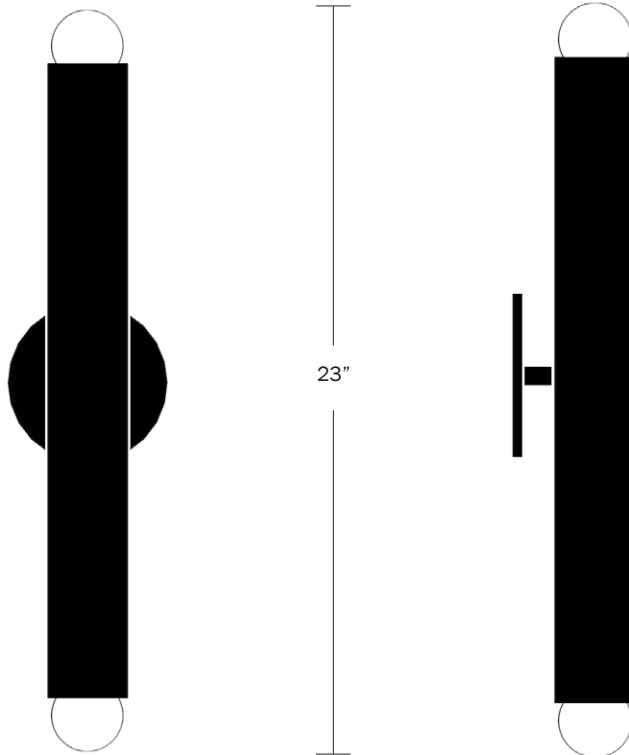

Finish Options

- Natural Oak
- Oxidized Oak
- Painted White
- Hewn Brass
- Blackened Steel

Dimensions

- ADA Compliant
- Cylinder Height - 20"
- Overall Height - 23"
- Cylinder Diameter - 2.5"
- Canopy Diameter - 5"

Weight

8 lbs

Lamp

- 25 Watt Incandescent Max
- (2) Tala Sphere | E12 Bulbs Included
- Sphere | E12 LED Bulbs Included
- 2" Diameter | 4 Watts
- 220 Lumens Per Bulb
- 2000-2800K Color Temperature
- Bulb Life 15,000 Hours
- 110/120V, E12
- 220/240V, E14
- UL/CE Listed
- Damp Rated

2.5"

4"

front

side

WORKSTEAD