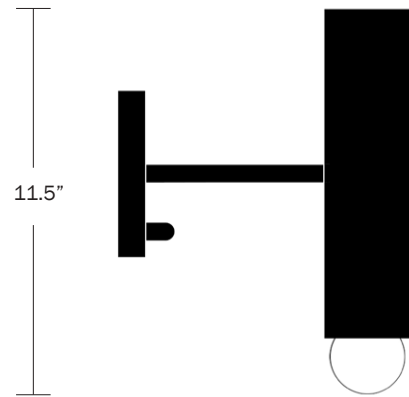

Finish Options

Natural Oak
Oxidized Ash
Painted White
Hewn Brass
Blackened Steel

Dimensions

Cylinder Height - 10"
Overall Height - 11.5"
Cylinder Diameter - 2.5"
Canopy Diameter - 5"

Weight

8 lbs

Lamp

25 Watt Incandescent Max
Tala Sphere | E12 LED Bulb Included
2" Diameter | 4 Watts
220 Lumens Per Bulb
2000-2800K Color Temperature
Bulb Life 15,000 Hours
110/120V, E12
220/240V, E14
UL/CE Listed
Damp Rated

2.5"

8"

front

side

WORKSTEAD