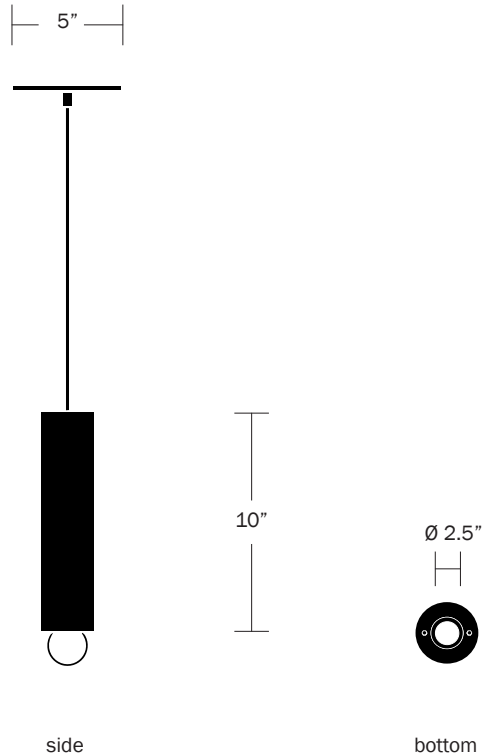

Finish Options

Natural Oak
Oxidized Ash
Painted White
Beige Cloth Cord
Black Cloth Cord

Hardware Finish

Hewn Brass
Blackened Steel

Dimensions

Cord Length - 10'
Cylinder Height - 10"
Cylinder Diameter - 2.5"
Canopy Diameter - 5"
Overall Height - 12"

Weight

6 lbs

Lamp

25 Watt Incandescent Max
Tala Sphere I E12/E14
5W Dimmable LED Bulb Included
2" Diameter With Porcelain Finish
40 Watt Equivalent
325 Lumens
2700K Color Temperature
Bulb Life 30,000 Hours
110/120V, E12
220/240V, E14
UL/CE Listed
Damp Rated