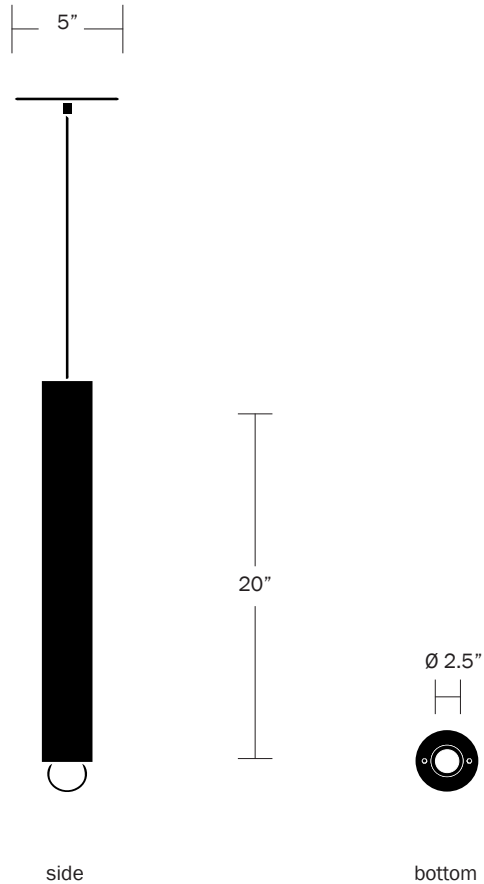

The LODGE LINEAR CORD PENDANT is crafted from a hand-turned oak dowel in our linear length. Suspended from a cloth cord, the wooden dowel is a tactile armature punctuated by a single glowing bulb. Available in Natural or Oxidized Oak with Hewn Brass or Blackened Steel details. UL Listed. Damp Rated.

Finish Options

Natural Oak
Oxidized Ash
Painted White
Beige Cloth Cord

Hardware Finish

Hewn Brass
Blackened Steel

Dimensions

Cord Length - 10'
Cylinder Height - 20"
Cylinder Diameter - 2.5"
Canopy Diameter - 5"
Overall Height - 21.5"

Weight

8 lbs

Lamp

25 Watt Incandescent Max
Tala Sphere I E12/E14
5W Dimmable LED Bulb Included
2" Diameter With Porcelain Finish
40 Watt Equivalent
325 Lumens
2700K Color Temperature
Bulb Life 30,000 Hours
110/120V, E12
220/240V, E14
UL/CE Listed
Damp Rated