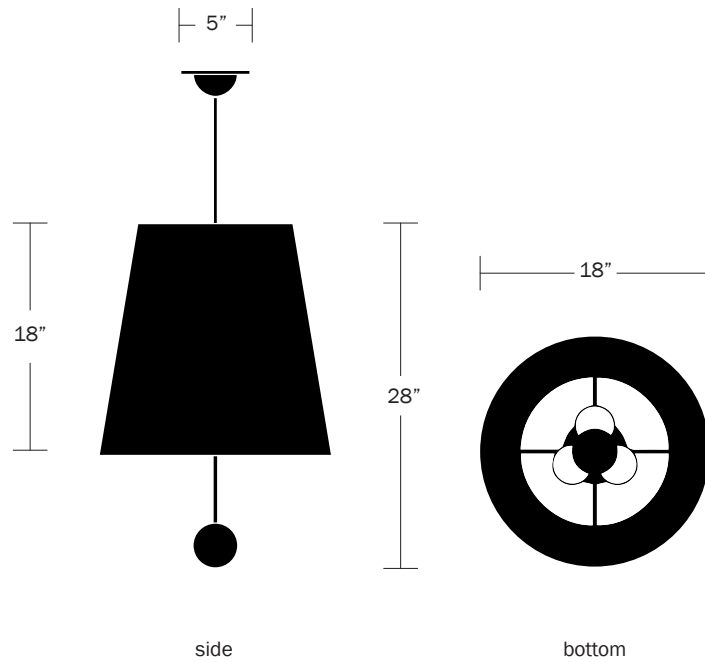

WORKSTEAD

HOUSE CORD PENDANT LARGE

hardwired

Description

The HOUSE CORD PENDANT LARGE makes a bold statement via an iconic domestic form. Creating a graphic beam of light both above and below, the shade's interior and exterior is swathed in natural linen. An oversized metal ball drops beneath the fabric shade, grounding the form and reflecting light from the three bulbs above. Available in Hewn Brass and Natural Linen. UL Listed. Damp Rated.

Finish Options

Natural Linen
Hewn Brass
Beige Cloth Cord

Dimensions

Cord Length - 10'
Shade Height - 18"
Shade Top Diameter - 12"
Shade Bottom Diameter - 18"
Canopy Diameter - 5"
Overall Fixture Height - 28"

Weight

15 lbs

Lamp

60 Watt Incandescent Max
(3) 6W Dimmable LED Bulb Included
3" Diameter With Porcelain Finish
50 Watt Equivalent
1620 Lumens
2700K Color Temperature
Bulb Life 30,000 Hours
110/120V, E26
220/240V, E27
UL/CE Listed
Damp Rated