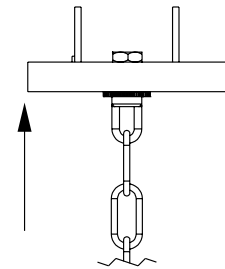

WORKSTEAD

HEMISPHERE PENDANT SMALL

matte black enamel, white enamel glass, sandblasted glass

WORKSTEAD

HEMISPHERE PENDANT

SMALL
hardwired

Description

HEMISPHERE PENDANT SMALL mirrors domed shades in hand-blown contrasting white enamel and sandblasted glass. Anchored by a delicate chain, and bound together by a custom metal collar, the intimate scale of this fixture creates a lucid glow in both narrow and expansive spaces.

Hardware Finish Options

Matte White Enamel
Matte Black Enamel

Glass Finish

Top - White Enamel Glass
Bottom - Sandblasted Clear Glass

Dimensions

Overall Height Small - 24"
Medium - 36"
Large - 48"
Custom Overall Heights Available
Glass Diameter - 6"
Canopy Diameter - 5"

Weight

6 lbs

Lamp

25 Watt Incandescent Max
(1) Tala Sphere I E12/E14 Bulb Included
2" Diameter With
Porcelain Finish
3.8W Dimmable LED Bulb
40 Watt Equivalent
220 Lumens Per Bulb
2000 - 2800K Color Temperature
Bulb Life 15,000 Hours
110/120V, E12
220/240V, E14
UL/cUL/CE Listed
Damp Rated
Swag Kit Available Upon Request

WORKSTEAD

UP TO 180"

CHAIN ADJUSTABLE DURING
ON SITE INSTALLATION

E12 Base Socket

CHAIN WIRED WITH
COLOR MATCHED
CLOTH CORD