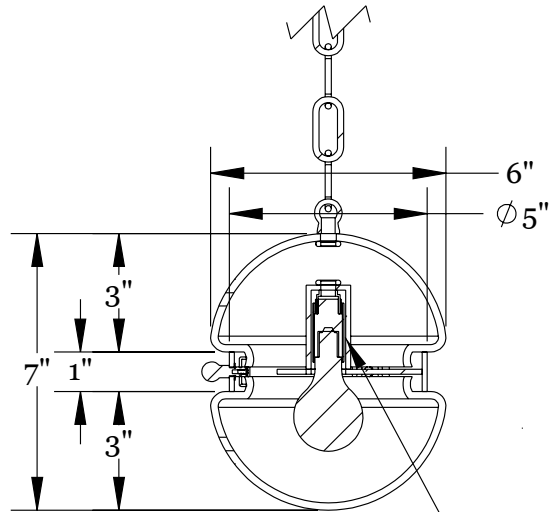

WORKSTEAD

HEMISPHERE PENDANT SMALL

matte black enamel, white enamel glass, sandblasted glass

WORKSTEAD

HEMISPHERE PENDANT

SMALL
hardwired

Description

HEMISPHERE PENDANT SMALL mirrors domed shades in hand-blown contrasting white enamel and sandblasted glass. Anchored by a delicate chain, and bound together by a custom metal collar, the intimate scale of this fixture creates a lucid glow in both narrow and expansive spaces.

Hardware Finish Options

Matte White Enamel
Matte Black Enamel

Glass Finish

Top - White Enamel Glass
Bottom - Sandblasted Clear Glass

Dimensions

Overall Height Small - 24"
Medium - 36"
Large - 48"
Custom Overall Heights Available
Glass Diameter - 6"
Canopy Diameter - 5"

Weight

6 lbs

Lamp

25 Watt Incandescent Max
(1) Tala Sphere I E12/E14 Bulb Included
2" Diameter With
Porcelain Finish
3.8W Dimmable LED Bulb
40 Watt Equivalent
220 Lumens Per Bulb
2000 - 2800K Color Temperature
Bulb Life 15,000 Hours
110/120V, E12
220/240V, E14
UL/cUL/CE Listed
Damp Rated
Swag Kit Available Upon Request

WORKSTEAD

UP TO 180"

CHAIN ADJUSTABLE DURING
ON SITE INSTALLATION

E12 Base Socket

CHAIN WIRED WITH
COLOR MATCHED
CLOTH CORD