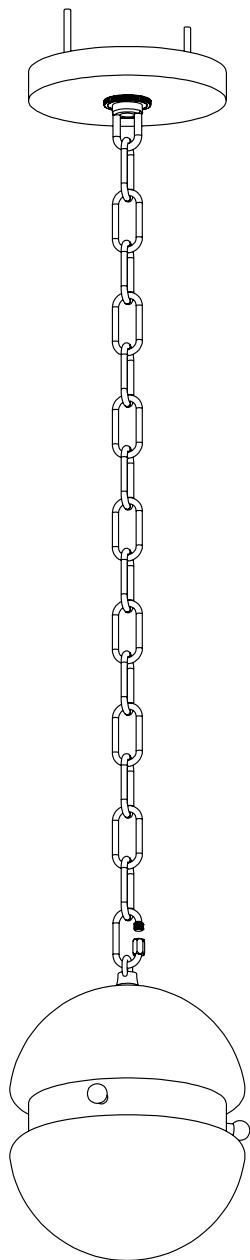

WORKSTEAD

HEMISPHERE PENDANT SMALL

matte black enamel, white enamel glass, sandblasted glass

WORKSTEAD

HEMISPHERE PENDANT

SMALL
hardwired

Description

HEMISPHERE PENDANT SMALL mirrors domed shades in hand-blown contrasting white enamel and sandblasted glass. Anchored by a delicate chain, and bound together by a custom metal collar, the intimate scale of this fixture creates a lucid glow in both narrow and expansive spaces.

Hardware Finish Options

Matte White Enamel
Matte Black Enamel

Glass Finish

Top - White Enamel Glass
Bottom - Sandblasted Clear Glass

Dimensions

Overall Height Small - 24"
Medium - 36"
Large - 48"
Custom Overall Heights Available
Glass Diameter - 6"
Canopy Diameter - 5"

Weight

6 lbs

Lamp

25 Watt Incandescent Max
(1) Tala Sphere I E12/E14 Bulb Included
2" Diameter With
Porcelain Finish
3.8W Dimmable LED Bulb
40 Watt Equivalent
220 Lumens Per Bulb
2000 - 2800K Color Temperature
Bulb Life 15,000 Hours
110/120V, E12
220/240V, E14
UL/cUL/CE Listed
Damp Rated
Swag Kit Available Upon Request

WORKSTEAD

UP TO 180"

CHAIN ADJUSTABLE DURING
ON SITE INSTALLATION

E12 Base Socket

CHAIN WIRED WITH
COLOR MATCHED
CLOTH CORD