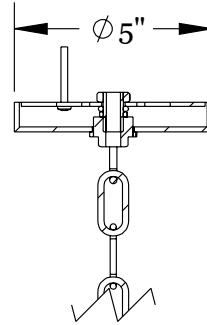

WORKSTEAD

HEMISPHERE PENDANT SMALL

matte black enamel, white enamel glass, sandblasted glass

WORKSTEAD

HEMISPHERE PENDANT

SMALL
hardwired

Description

HEMISPHERE PENDANT SMALL mirrors domed shades in hand-blown contrasting white enamel and sandblasted glass. Anchored by a delicate chain, and bound together by a custom metal collar, the intimate scale of this fixture creates a lucid glow in both narrow and expansive spaces.

Hardware Finish Options

Matte White Enamel
Matte Black Enamel

Glass Finish

Top - White Enamel Glass
Bottom - Sandblasted Clear Glass

Dimensions

Overall Height Small - 24"
Medium - 36"
Large - 48"
Custom Overall Heights Available
Glass Diameter - 6"
Canopy Diameter - 5"

Weight

6 lbs

Lamp

25 Watt Incandescent Max
(1) Tala Sphere I E12/E14 Bulb Included
2" Diameter With
Porcelain Finish
3.8W Dimmable LED Bulb
40 Watt Equivalent
220 Lumens Per Bulb
2000 - 2800K Color Temperature
Bulb Life 15,000 Hours
110/120V, E12
220/240V, E14
UL/cUL/CE Listed
Damp Rated
Swag Kit Available Upon Request

WORKSTEAD

UP TO 180"

CHAIN ADJUSTABLE DURING
ON SITE INSTALLATION

E12 Base Socket

CHAIN WIRED WITH
COLOR MATCHED
CLOTH CORD