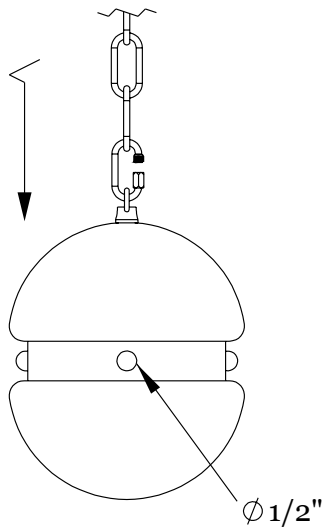

WORKSTEAD

HEMISPHERE PENDANT SMALL

matte black enamel, white enamel glass, sandblasted glass

WORKSTEAD

HEMISPHERE PENDANT

SMALL
hardwired

Description

HEMISPHERE PENDANT SMALL mirrors domed shades in hand-blown contrasting white enamel and sandblasted glass. Anchored by a delicate chain, and bound together by a custom metal collar, the intimate scale of this fixture creates a lucid glow in both narrow and expansive spaces.

Hardware Finish Options

Matte White Enamel
Matte Black Enamel

Glass Finish

Top - White Enamel Glass
Bottom - Sandblasted Clear Glass

Dimensions

Overall Height Small - 24"
Medium - 36"
Large - 48"
Custom Overall Heights Available
Glass Diameter - 6"
Canopy Diameter - 5"

Weight

6 lbs

Lamp

25 Watt Incandescent Max
(1) Tala Sphere I E12/E14 Bulb Included
2" Diameter With
Porcelain Finish
3.8W Dimmable LED Bulb
40 Watt Equivalent
220 Lumens Per Bulb
2000 - 2800K Color Temperature
Bulb Life 15,000 Hours
110/120V, E12
220/240V, E14
UL/cUL/CE Listed
Damp Rated
Swag Kit Available Upon Request

WORKSTEAD

UP TO 180"

CHAIN ADJUSTABLE DURING
ON SITE INSTALLATION

E12 Base Socket

CHAIN WIRED WITH
COLOR MATCHED
CLOTH CORD