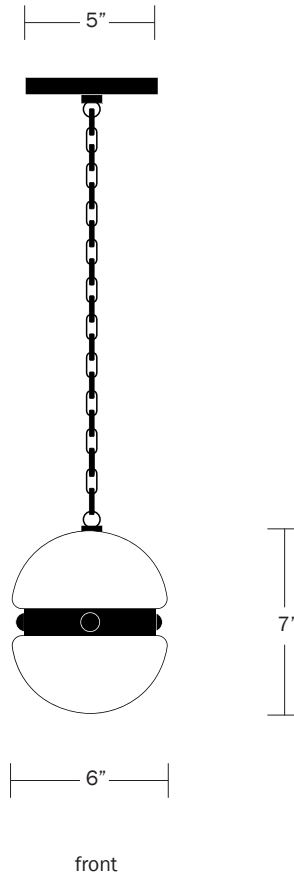

WORKSTEAD

HEMISPHERE PENDANT SMALL

matte black enamel, white enamel glass, sandblasted glass

WORKSTEAD

HEMISPHERE PENDANT

SMALL
hardwired

Description

HEMISPHERE PENDANT SMALL mirrors domed shades in hand-blown contrasting white enamel and sandblasted glass. Anchored by a delicate chain, and bound together by a custom metal collar, the intimate scale of this fixture creates a lucid glow in both narrow and expansive spaces.

Hardware Finish Options

Matte White Enamel
Matte Black Enamel

Glass Finish

Top - White Enamel Glass
Bottom - Sandblasted Clear Glass

Dimensions

Overall Height Small - 24"
Medium - 36"
Large - 48"
Custom Overall Heights Available
Glass Diameter - 6"
Canopy Diameter - 5"

Weight

6 lbs

Lamp

25 Watt Incandescent Max
(1) Tala Sphere I E12/E14 Bulb Included
2" Diameter With
Porcelain Finish
3.8W Dimmable LED Bulb
40 Watt Equivalent
220 Lumens Per Bulb
2000 - 2800K Color Temperature
Bulb Life 15,000 Hours
110/120V, E12
220/240V, E14
UL/cUL/CE Listed
Damp Rated
Swag Kit Available Upon Request

WORKSTEAD

UP TO 180"

CHAIN ADJUSTABLE DURING
ON SITE INSTALLATION

E12 Base Socket

CHAIN WIRED WITH
COLOR MATCHED
CLOTH CORD