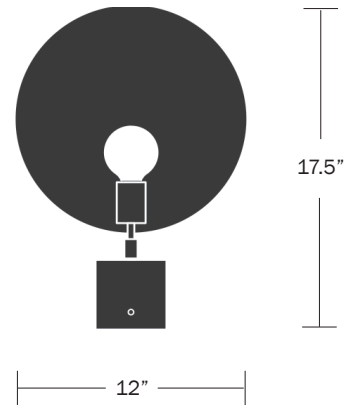

Finish Options

Hewn Brass
Hand Finished Bronze
Brushed Nickel
Black Cloth Cord
Beige Cloth Cord

Dimensions

Height - 17.5"
Disc - 12"
Base - 4"
Cord - 10'

Weight

4 lbs

Lamp

60 Watt Incandescent Max
6W Dimmable LED Bulb Included
3" Diameter With Porcelain Finish
50 Watt Equivalent
540 Lumens
2700K Color Temperature
Bulb Life 30,000 Hours
110/120V, E26
220/240V, E27
UL/CE Listed
Damp Rated