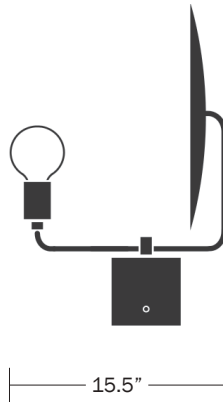

plug-in

Description

The HELIOS table lamp celebrates the celestial. Set on a Carrara marble base, a monumental spun-metal disk orbits a single light source, evoking the magnitude of planets on a human scale. With the ability to direct or deflect light, the highly adaptable lamp is a sculptural object d'art. Features an integrated dimmer knob. UL Listed. Damp Rated.

Finish Options

Hewn Brass
Hand Finished Bronze
Brushed Nickel
Black Cloth Cord
Beige Cloth Cord

Dimensions

Height - 17.5"
Disc - 12"
Base - 4"
Cord - 10'

Weight

4 lbs

Lamp

60 Watt Incandescent Max
6W Dimmable LED Bulb Included
3" Diameter With Porcelain Finish
50 Watt Equivalent
540 Lumens
2700K Color Temperature
Bulb Life 30,000 Hours
110/120V, E26
220/240V, E27
UL/CE Listed
Damp Rated