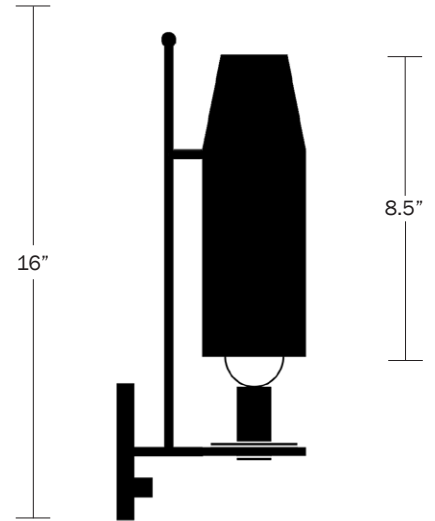

hardwired

Description

The CHAMBER SCONCE features an adjustable metal shade that conceals or reveals light by degree. Composed of square brass tubing supporting a sculptural shroud, the fixture is suitable for myriad applications given its adaptable nature. Features an integrated dimmer knob. UL Listed. Damp Rated.

Finish Options

Hewn Brass
Hand Finished Bronze
Brushed Nickel

Dimensions

Overall Height - 16"
Depth - 5.75"
Width - 5"
Diameter of Shroud - 3"

Weight

10 lbs

Lamp

60 Watt Incandescent Max
(1) Tala Sphere | E12 LED Bulb Included
2" Diameter | 4 Watts
220 Lumens Per Bulb
2000-2800K Color Temperature
Bulb Life 15,000 Hours
110/120V, E12
220/240V, E14
UL/CE Listed
Damp Rated

3"

5"

front

5.75"

side

WORKSTEAD