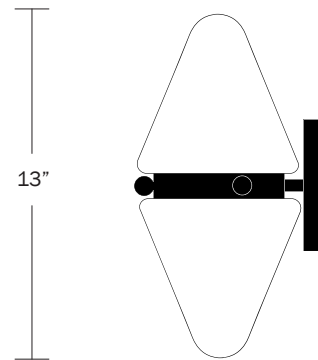

WORKSTEAD

CARDINAL SCONCE

hardwired

Description

CARDINAL SCONCE mirrors softened cone-like shades in hand-blown contrasting white enamel and sandblasted glass. Bound together by a custom metal collar, this luminous waypoint casts a buoyant glow against the wall.

Hardware Finish Options

Matte White Enamel
Matte Black Enamel

Glass Finish

Top - White Enamel Glass
Bottom - Sandblasted Clear Glass

Dimensions

Overall Height - 13"
Overall Depth - 7"
Glass Diameter - 6"
Backplate Diameter - 5"

Weight

6 lbs

Lamp

25 Watt Incandescent Max Per Socket
(2) Tala Sphere I E12/E14 Bulbs Included
2" Diameter With
Porcelain Finish
3.8W Dimmable LED Bulb
40 Watt Equivalent
220 Lumens Per Bulb
2000 - 2800K Color Temperature
Bulb Life 15,000 Hours
110/120V, E12
220/240V, E14
UL/cUL/CE Listed
Wet Rated
Suitable for Vertical Installation Only