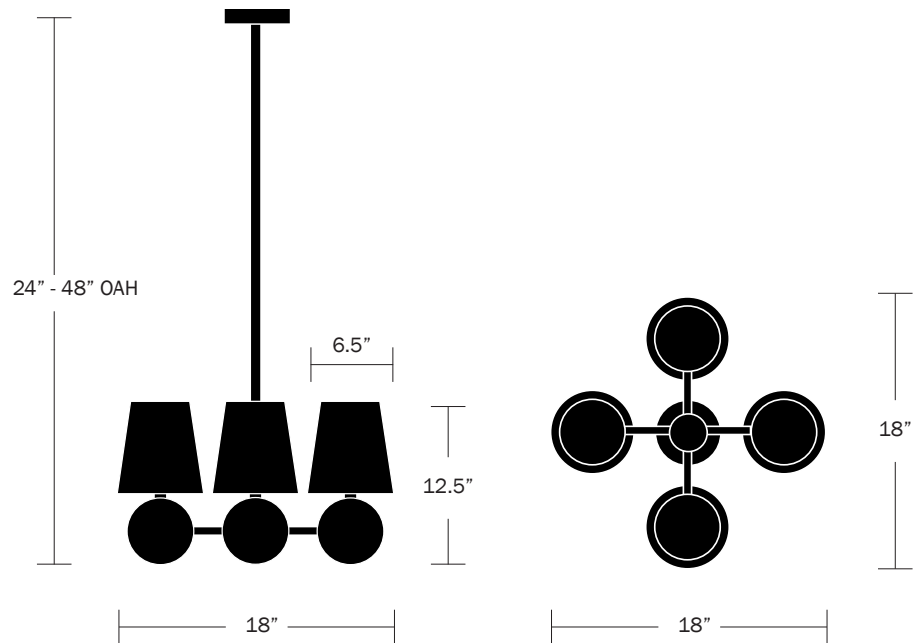

WORKSTEAD

BOLE PENDANT IV
matte black enamel, natural linen shade

WORKSTEAD

BOLE PENDANT IV

hardwired

Description

BOLE PENDANT IV floats four robust spheres and their hovering shades pulled together by a substantial center point. Providing ample amounts of light this fixture brings both weight and levity to any dining or entertaining space.

Shade Finish Options

Natural Linen
Natural Burlap

Fixture Finish Options

Matte White Enamel
Matte Black Enamel

Dimensions

Overall Height Small - 24"
Medium - 36"
Large - 48"
Custom Heights Available
Overall Length - 18"
Overall Width - 18"
Canopy Diameter - 5"
Shade Top Diameter - 4.5"
Shade Bottom Diameter - 6.5"
Shade Height - 7"

Weight

21 lbs

Lamp

40 Watt Incandescent Max
(4) E12/ E14 Bulbs Included
2" Diameter
4.5W Dimmable LED Bulb
350 Lumens Per Bulb
2700K Color Temperature
Bulb Life 15,000 Hours
110/120V, E12
220/240V, E14
UL/cUL/CE Listed
Damp Rated

front

bottom

WORKSTEAD