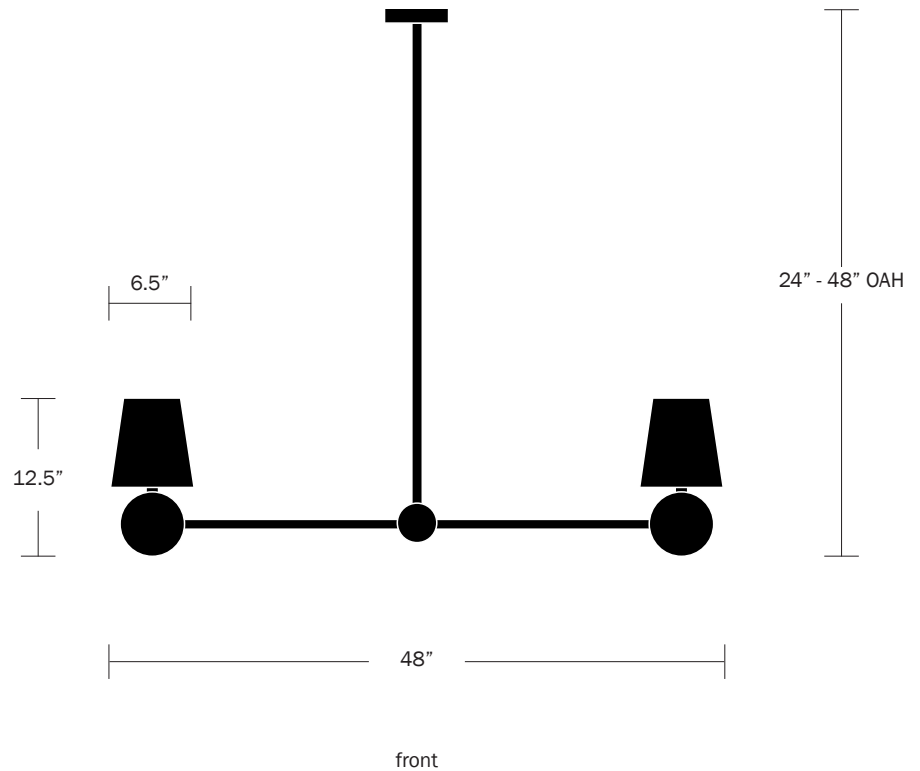

WORKSTEAD

BOLE PENDANT II

hardwired

Description

BOLE PENDANT II is a visual balancing act. A seemingly delicate linear armature floats two robust spheres and their accompanying shades. Evenly distributing light across a broad expanse this pendant lends both weight and levity to myriad installations.

Shade Finish Options

Natural Linen

Fixture Finish Options

Matte White Enamel
Matte Black Enamel

Dimensions

Overall Height Small - 24"
Medium - 36"
Large - 48"
Overall Length - 48"
Custom Heights Available
Canopy Diameter - 5"
Shade Top Diameter - 4.5"
Shade Bottom Diameter - 6.5"
Shade Height - 7"

Weight

17 lbs

Lamp

40 Watt Incandescent Max
(2) E12/ E14 Bulbs Included
2" Diameter
4.5W Dimmable LED Bulb
350 Lumens Per Bulb
2700K Color Temperature
Bulb Life 15,000 Hours
110/120V, E12
220/240V, E14
UL/cUL/CE Listed
Damp Rated