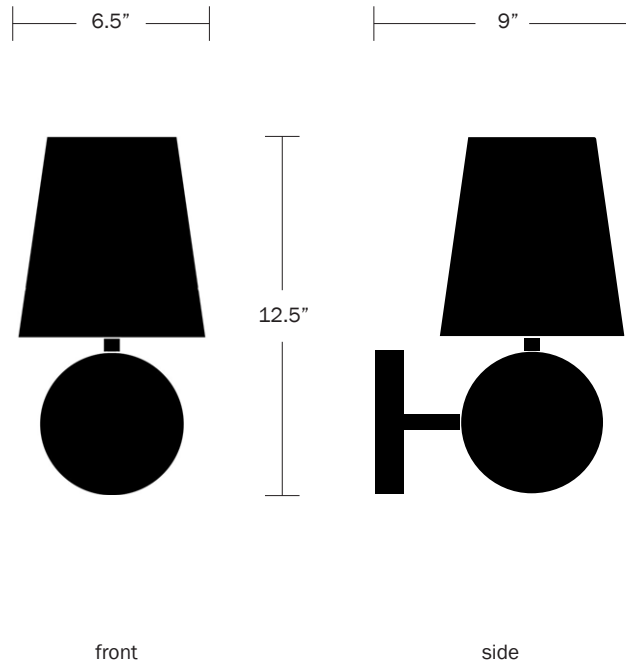

hardwired

Description

BOLE SCONCE positions a rotund form beneath a fabric shade, presenting a grounded yet buoyant composition for the wall. This sconce will provide the perfect punctuation to any room.

Black Cloth
Beige Cloth

Dimensions

Overall Height - 12.5"
Overall Depth - 8.7"
Backplate Diameter - 5"
Shade Height - 7"
Shade Top Diameter - 4.5"
Shade Bottom Diameter - 6.5"

Weight

12 lbs

Lamp

40 Watt Incandescent Max
(1) E12/E14 Bulb Included
2" Diameter
4.5 Dimmable LED Bulb
350 Lumens Per Bulb
2700K Color Temperature
Bulb Life 15,000 Hours
110/120V, E12
220/240V, E14
UL/cUL/CE Listed
Damp Rated