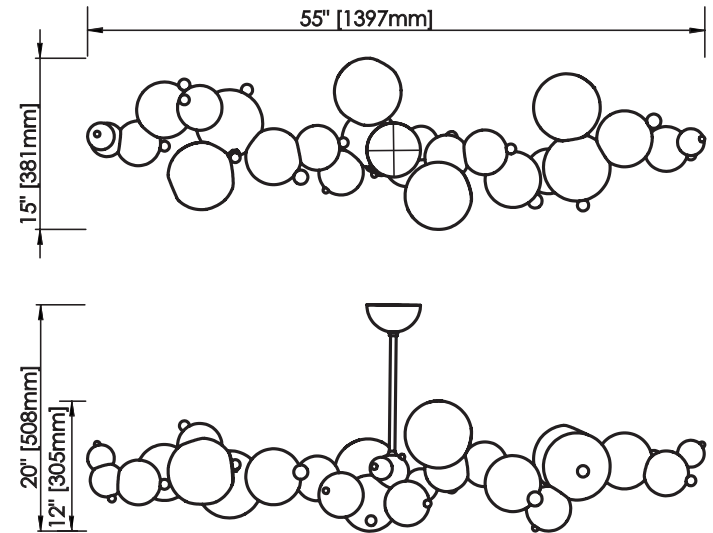

ROSIE LI

Polished spectrum w/ opal glass finish shown

RAINBOW BUBBLY 04 CHANDELIER w/ GLASS

DIMENSIONS

Length: 55 IN / 1397 MM

Width: 15 IN / 381 MM

Height: 12 IN / 305 MM

Min. Drop: 20 IN / 508 MM

GLASS FINISHES

Opal

Smoke

WEIGHT

30 LB / 14 KG

ILLUMINATION

120V / 240V

Accepts (4) E12 / E14 bulbs

3W LED bulbs provided,

2500K color temp.

1,080 lumens delivered

Dimmable, Trailing Edge Lutron

SUSPENSION

5-IN canopy and stem in

matching finish

CERTIFICATION

UL Dry / CE

LEAD TIME

14-16 weeks