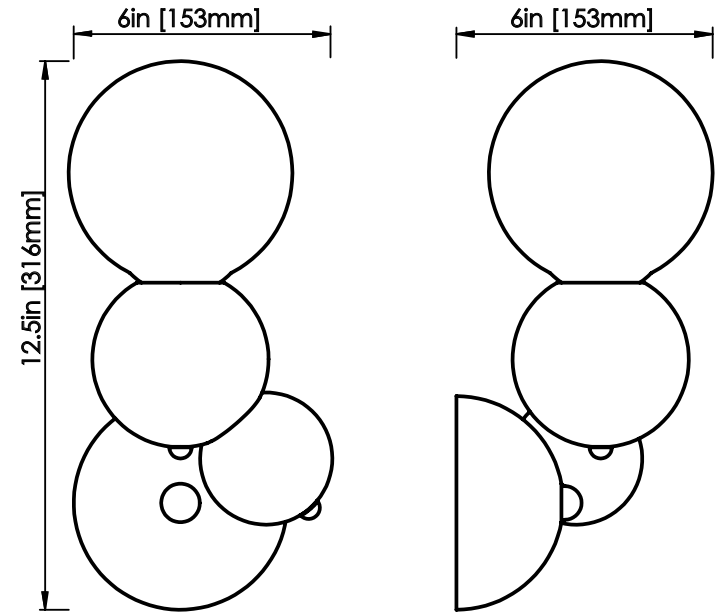

ROSIE LI

RAINBOW BUBBLY 01 WALLMOUNT

DIMENSIONS

Length: 6 IN / 153 MM
Width: 6 IN / 153 MM
Height: 12.5 IN / 316 MM

MATERIALS

Brass, glass

FINISHES

Polished spectrum
Matte spectrum
Polished green
Matte green

WEIGHT

4 LB / 1.8 KG

ILLUMINATION

120V / 240V
Accepts (1) E12 / E14 bulbs
3W LED bulbs provided,
2500K color temp.
270 lumens delivered
Dimmable, Trailing Edge Lutron

CONNECTION

5-IN backplate
Hardwire installation.