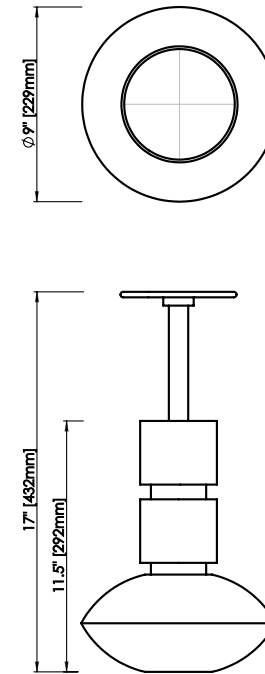

ROSIE LI

Umber bronze / Oil-rubbed bronze finish shown

PILAR SAUCER PENDANT

DIMENSIONS

Length: 9 IN / 229 MM
Width: 9 IN / 229 MM
Height: 11.5 IN / 292 MM
Min. Drop: 17 IN / 432 MM
*2-FT STEM LENGTH PROVIDED

MATERIALS

Brass, ceramic

FINISHES

Umber bronze/Oil-rubbed bronze
Umber gloss/Oil-rubbed bronze
Buff gloss/Brushed brass

WEIGHT

10 LB / 4.5 KG

ILLUMINATION

120V / 240V
Accepts (1) E12 / E14 bulbs
5W LED bulbs provided,
2700K color temp.
275 lumens delivered
Dimmable, Trailing Edge Lutron