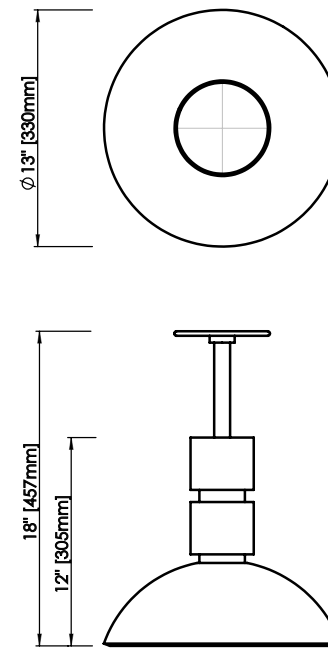

ROSIE LI

PILAR ROUND PENDANT

DIMENSIONS

Length: 13 IN / 330 MM
Width: 13 IN / 330 MM
Height: 12 IN / 305 MM
Min. Drop: 18 IN / 457 MM
*2-FT STEM LENGTH PROVIDED

MATERIALS

Brass, ceramic

FINISHES

Umber gloss/Oil-rubbed bronze
Buff gloss/Brushed brass
Umber crackle/Oil-rubbed bronze
Red crackle/Brushed brass
Buff crackle/Brushed brass

WEIGHT

11 LB / 5 KG

ILLUMINATION

120V / 240V
Accepts (1) E26 / E27 bulbs
6W LED bulbs provided,
2700K color temp.
540 lumens delivered
Dimmable, Trailing Edge Lutron

CONNECTION

5-IN canopy and stem in
matching finish

CERTIFICATION

UL Dry / CE

LEAD TIME

8-10 weeks