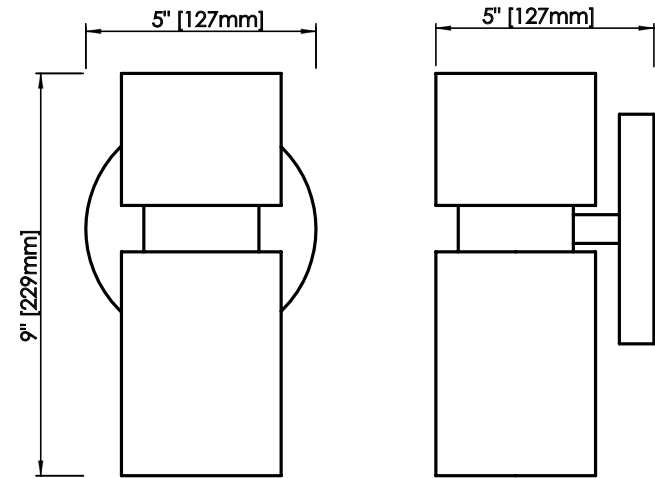

ROSIE LI

Umber mixed / Brushed brass finish shown

PILAR CYLINDER WALLMOUNT

DIMENSIONS

Length: 5 IN / 127 MM

Width: 5 IN / 127 MM

Height: 9 IN / 229 MM

MATERIALS

Brass, ceramic

FINISHES

Umber bronze/Oil-rubbed bronze

Umber mixed/Brushed brass

WEIGHT

5 LB / 2 KG

ILLUMINATION

120V / 240V

Accepts (2) E12 / E14 bulbs

5W LED bulbs provided,

2700K color temp.

550 lumens delivered

Dimmable, Trailing Edge Lutron

CONNECTION

5-IN Backplate

Hardwire install