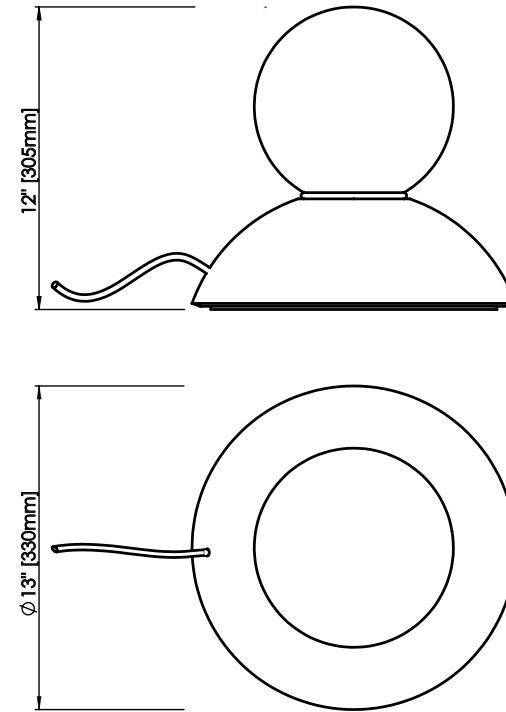

PILAR ALABASTER TABLE LAMP

DIMENSIONS

Length: 13 IN / 330 MM

Width: 13 IN / 330 MM

Height: 12 IN / 305 MM

MATERIALS

Brass, alabaster, ceramic, cork

FINISHES

Umber bronze/Oil-rubbed bronze

Umber Crackle/Oil-rubbed bronze

Red Crackle/Brushed brass

Buff Crackle/Brushed brass

WEIGHT

15 LB / 7 KG

ILLUMINATION

120V / 240V

Accepts (1) E26 / E27 bulbs

6W LED bulbs provided,

2700K color temp.

540 lumens delivered

Dimmable, Trailing Edge Lutron

CONNECTION

8-FT cloth cord with plug

Integrated turn switch

CERTIFICATION

UL Dry / CE

LEAD TIME

6-8 weeks