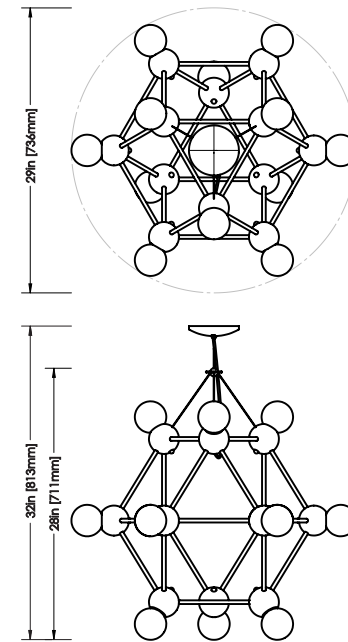

ROSIE LI

LINA 12 SM CHANDELIER

DIMENSIONS

Length: 29 IN / 736 MM
Width: 29 IN / 736 MM
Height: 28 IN / 711 MM
Min. Drop: 32 IN / 813 MM
*SPECIFY DESIRED DROP

MATERIALS

Brass, steel cable

FINISHES

Polished brass
Brushed brass
Polished nickel
Oil-rubbed bronze

WEIGHT

8 LB / 3.6 KG

ILLUMINATION

120V / 240V
Accepts (12) E26 / E27 bulbs
6W LED bulbs provided,
6480 lumens delivered;
Matte white finish, 2700K
Dimmable, Trailing Edge Lutron

SUSPENSION

Aircraft cable installation; 5-IN
canopy w/ 6-FT cloth cord in
matching finish

CERTIFICATION

UL Dry / CE

LEAD TIME

10-12 weeks