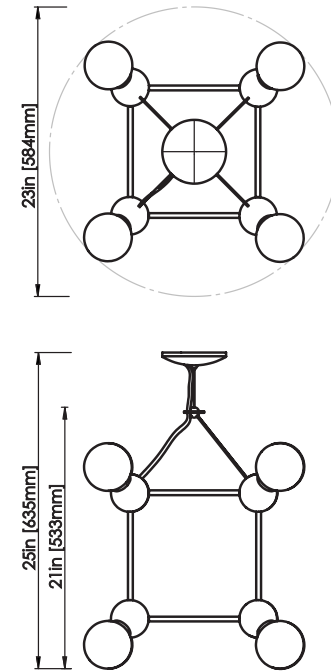

ROSIE LI

Brushed brass finish shown

LINA 08 CUBE CHANDELIER

DIMENSIONS

Length: 23 IN / 584 MM
Width: 23 IN / 584 MM
Height: 21 IN / 533 MM
Min. Drop: 25 IN / 635 MM
*SPECIFY DESIRED DROP

MATERIALS

Brass, steel cable

FINISHES

Polished brass
Brushed brass
Polished nickel
Oil-rubbed bronze

WEIGHT

5 LB / 2.3 KG

ILLUMINATION

120V / 240V
Accepts (8) E26 / E27 bulbs
6W LED bulbs provided,
4320 lumens delivered;
Matte white finish, 2700K
Dimmable, Trailing Edge Lutron

SUSPENSION

Aircraft cable installation;
5-IN canopy w/ 6-FT cloth cord
in matching finish

CERTIFICATION

UL Dry / CE

LEAD TIME

10-12 weeks