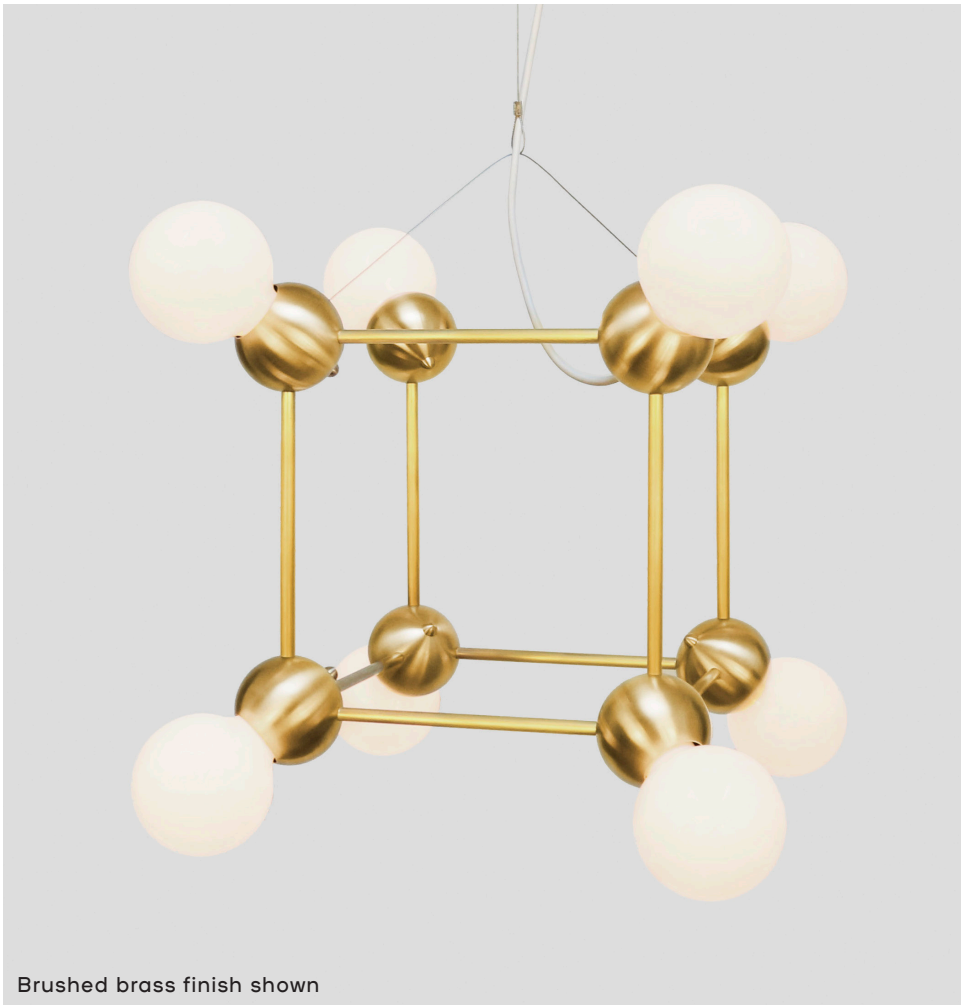

ROSIE LI

Brushed brass finish shown

LINA 08 CUBE CHANDELIER

DIMENSIONS

Length: 23 IN / 584 MM
Width: 23 IN / 584 MM
Height: 21 IN / 533 MM
Min. Drop: 25 IN / 635 MM
*SPECIFY DESIRED DROP

MATERIALS

Brass, steel cable

FINISHES

Polished brass
Brushed brass
Polished nickel
Oil-rubbed bronze

WEIGHT

5 LB / 2.3 KG

ILLUMINATION

120V / 240V
Accepts (8) E26 / E27 bulbs
6W LED bulbs provided,
4320 lumens delivered;
Matte white finish, 2700K
Dimmable, Trailing Edge Lutron

SUSPENSION

Aircraft cable installation;
5-IN canopy w/ 6-FT cloth cord
in matching finish

CERTIFICATION

UL Dry / CE

LEAD TIME

10-12 weeks