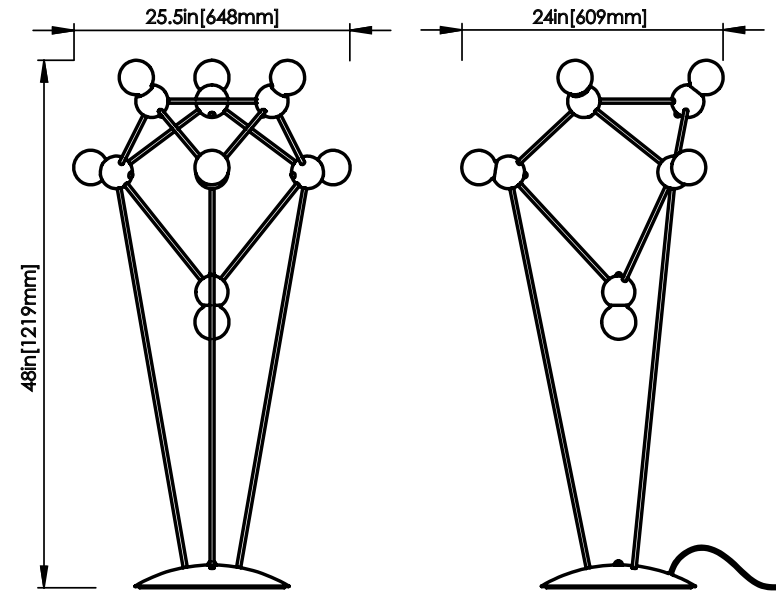

ROSIE LI

Polished nickel finish shown

LINA 07 FLOOR LAMP

DIMENSIONS

Length: 25.5 IN / 648 MM
Width: 24 IN / 609 MM
Height: 48 IN / 1219 MM

MATERIALS

Brass

FINISHES

Polished brass
Brushed brass
Polished nickel
Oil-rubbed bronze

WEIGHT

14 LB / 6.4 KG

ILLUMINATION

120V / 240V
Accepts (7) E26 / E27 bulbs
6W LED bulbs provided,
3780 lumens delivered;
Matte white finish, 2700K
Dimmable, Trailing Edge Lutron

CONNECTION

8-Ft cloth cord with
in-line switch and plug

CERTIFICATION

UL Dry / CE

LEAD TIME

10-12 weeks