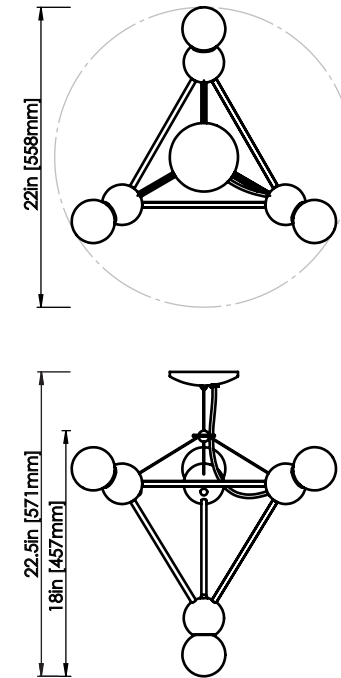

ROSIE LI

LINA 04 SM PYRAMID PENDANT

DIMENSIONS

Length: 22 IN / 558 MM
Width: 22 IN / 558 MM
Height: 18 IN / 457 MM
Min. Drop: 22.5 IN / 571 MM
*SPECIFY DESIRED DROP

ILLUMINATION

120V / 240V
Accepts (4) E26 / E27 bulbs
6W LED bulbs provided,
2160 lumens delivered;
Matte white finish, 2700K
Dimmable, Trailing Edge Lutron

MATERIALS

Brass, steel cable

SUSPENSION

Aircraft cable installation;
5-IN canopy w/ 6-Ft cloth cord
in matching finish

FINISHES

Polished brass
Brushed brass
Polished nickel
Oil-rubbed bronze

CERTIFICATION

UL Dry / CE

WEIGHT

4 LB / 1.8 KG

LEAD TIME

8-10 weeks

Please inquire sales@rosieli.com for custom options.