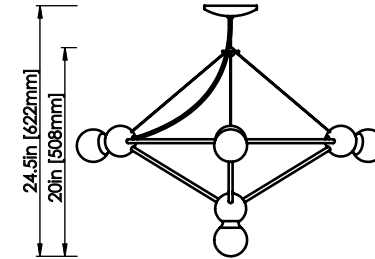

ROSIE LI

Brushed brass finish shown

LINA 04 LG PYRAMID CHANDELIER

DIMENSIONS

Length: 34 IN / 863 MM
Width: 34 IN / 863 MM
Height: 20 IN / 508 MM
Min. Drop: 24.5 IN / 622 MM
*SPECIFY DESIRED DROP

MATERIALS

Brass, steel cable

FINISHES

Polished brass
Brushed brass
Polished nickel
Oil-rubbed bronze

WEIGHT

6 LB / 2.7 KG

ILLUMINATION

120V / 240V
Accepts (4) E26 / E27 bulbs
6W LED bulbs provided,
2160 lumens delivered;
Matte white finish, 2700K
Dimmable, Trailing Edge Lutron