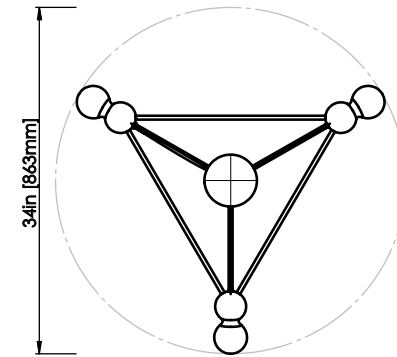

ROSIE LI

Brushed brass finish shown

LINA 04 LG PYRAMID CHANDELIER

DIMENSIONS

Length: 34 IN / 863 MM
Width: 34 IN / 863 MM
Height: 20 IN / 508 MM
Min. Drop: 24.5 IN / 622 MM
*SPECIFY DESIRED DROP

MATERIALS

Brass, steel cable

FINISHES

Polished brass
Brushed brass
Polished nickel
Oil-rubbed bronze

WEIGHT

6 LB / 2.7 KG

ILLUMINATION

120V / 240V
Accepts (4) E26 / E27 bulbs
6W LED bulbs provided,
2160 lumens delivered;
Matte white finish, 2700K
Dimmable, Trailing Edge Lutron